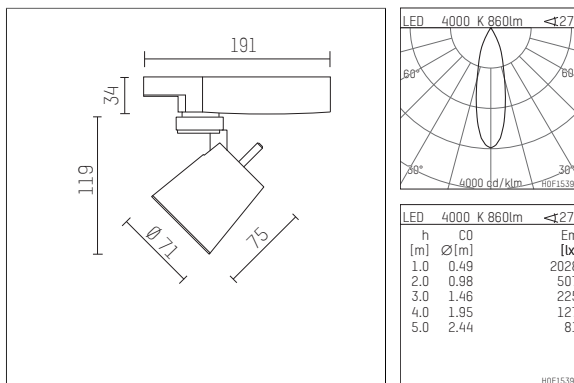

11217114 906-GA | silver

gin.o 1

spotlight

LED COB | 10 W 4000 K

- spotlight gin.o 1
- with 3 circuit universal adapter (Global)
- for Hoffmeister control.x tracks
- circuit selection is possible while adapter is inserted into the track
- passive thermo management
- with LED COB 1000 lm
- colour temperature: 4000 K
- colour rendering index: CRI >90
- L90 / B10 (50.000h)
- SDCM < 2
- net luminous flux: 860 lm
- total load: 10 W
- luminous efficacy: 86,0 lm/W
- rotationsymmetrical light distribution, medium
- reflector of aluminium, silver anodised
- LED power unit integrated in adapter, electronic (POTI)
- amplitude dimming
- adapter with integrated potentiometer
- dimming range: 100-1 %
- housing of die cast aluminium
- adapter of fibreglass reinforced thermoplastic
- color-, protection- and conversionfilters are available as accessory
- length: 191 mm, height: 153 mm
- rotatable 360°, 90° tiltable
- weight: 0,87 kg
- protection rating: IP20
- protection class I
- 5 years Hoffmeister warranty
- Made in Germany
- maximum ambient temperature: 35 ° C
- certificates: manufactured according to DIN VDE 0711 / EN 60598, CE
- colour: silver
- 11217114 906-GA

Additional optional accessory components

description accessory general	dimensions in mm	item number	pic.-No.
soft.shape lens for spotlights gin.a and gin.o size 1	Ø: 54	104227	01
sculpture lens for spotlights gin.a and gin.o size 1	Ø: 54	103428	02
prismatic glass for spotlights gin.a and gin.o size 1	Ø: 54	104914	03
honeycomb louver for spotlights gin.a and gin.o size 1		103416	04
soft.spot lens for spotlights gin.a and gin.o size 1	Ø: 54	103429	01