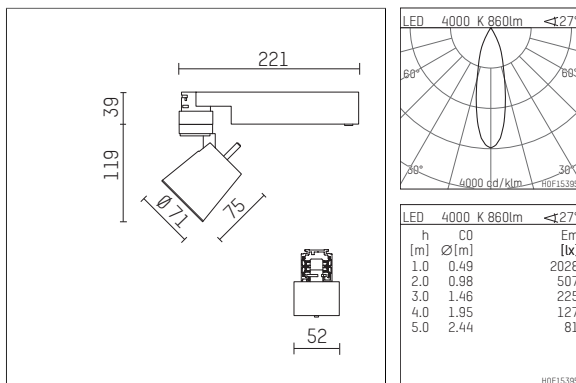

**112 171 14 906 | silver**

gin.o 1

spotlight

LED COB | 10 W 4000 K

- spotlight gin.o 1
- with 3 circuit universal adapter
- for Hoffmeister control.x tracks
- circuit selection is possible while adapter is inserted into the track
- passive thermo management
- with LED COB 1000 lm
- colour temperature: 4000 K
- colour rendering index: CRI >90
- L90 / B10 (50.000h)
- SDCM < 2
- net luminous flux: 860 lm
- total load: 10 W
- luminous efficacy: 86,0 lm/W
- rotationsymmetrical light distribution, medium
- reflector of aluminium, silver anodised
- LED power unit integrated in adapter, electronic (POTI)
- amplitude dimming
- adapter with integrated potentiometer
- dimming range: 100-1 %
- housing of die cast aluminium
- adapter of fibreglass reinforced thermoplastic
- color-, protection- and conversionfilters are available as accessory
- length: 221 mm, width: 52 mm, height: 158 mm
- rotatable 360°, 90° tiltable
- weight: 0,87 kg
- protection rating: IP20
- protection class I
- 5 years Hoffmeister warranty
- Made in Germany
- maximum ambient temperature: 35 ° C
- certificates: manufactured according to DIN VDE 0711 / EN 60598, CE
- colour: silver
- 112 171 14 906

### Additional optional accessory components

description accessory general	dimensions in mm	item number	pic.-No.
soft.shape lens for spotlights gin.a and gin.o size 1	Ø: 54	104227	01
sculpture lens for spotlights gin.a and gin.o size 1	Ø: 54	103428	02
prismatic glass for spotlights gin.a and gin.o size 1	Ø: 54	104914	03
honeycomb louver for spotlights gin.a and gin.o size 1		103416	04
soft.spot lens for spotlights gin.a and gin.o size 1	Ø: 54	103429	01