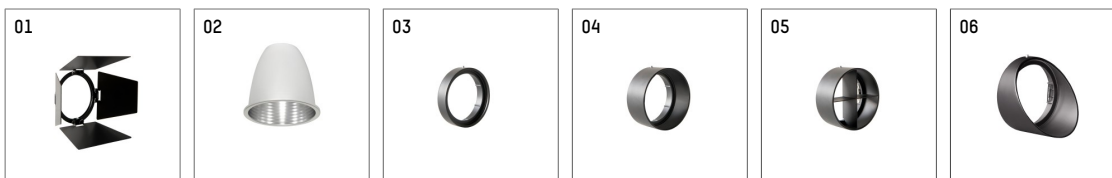

**112 171 14 906 | silver**

gin.o 1

spotlight

LED COB | 10 W 4000 K

- spotlight gin.o 1
- with 3 circuit universal adapter
- for Hoffmeister control.x tracks
- circuit selection is possible while adapter is inserted into the track
- passive thermo management
- with LED COB 1000 lm
- colour temperature: 4000 K
- colour rendering index: CRI >90
- L90 / B10 (50.000h)
- SDCM < 2
- net luminous flux: 860 lm
- total load: 10 W
- luminous efficacy: 86,0 lm/W
- rotationsymmetrical light distribution, medium
- reflector of aluminium, silver anodised
- LED power unit integrated in adapter, electronic (POTI)
- amplitude dimming
- adapter with integrated potentiometer
- dimming range: 100-1 %
- housing of die cast aluminium
- adapter of fibreglass reinforced thermoplastic
- color-, protection- and conversionfilters are available as accessory
- length: 221 mm, width: 52 mm, height: 158 mm
- rotatable 360°, 90° tiltable
- weight: 0,87 kg
- protection rating: IP20
- protection class I
- 5 years Hoffmeister warranty
- Made in Germany
- maximum ambient temperature: 35 ° C
- certificates: manufactured according to DIN VDE 0711 / EN 60598, CE
- colour: silver
- 112 171 14 906

### Additional optional accessory components

description accessory general	dimensions in mm	item number	pic.-No.
soft.shape lens for spotlights gin.a and gin.o size 1	Ø: 54	104227	01
sculpture lens for spotlights gin.a and gin.o size 1	Ø: 54	103428	02
prismatic glass for spotlights gin.a and gin.o size 1	Ø: 54	104914	03
honeycomb louver for spotlights gin.a and gin.o size 1		103416	04
soft.spot lens for spotlights gin.a and gin.o size 1	Ø: 54	103429	01