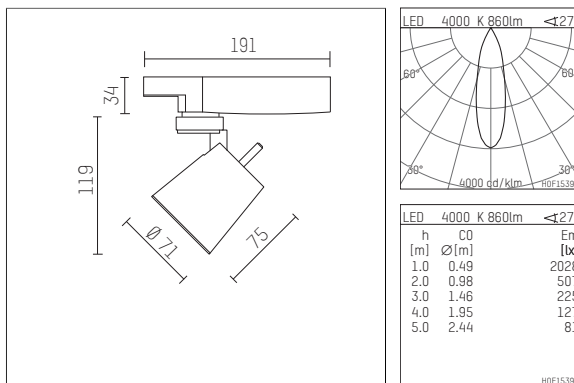

11217114 910-GA | white

gin.o 1
spotlight
LED COB | 10 W 4000 K

- spotlight gin.o 1
- with 3 circuit universal adapter (Global)
- for Hoffmeister control.x tracks
- circuit selection is possible while adapter is inserted into the track
- passive thermo management
- with LED COB 1000 lm
- colour temperature: 4000 K
- colour rendering index: CRI >90
- L90 / B10 (50.000h)
- SDCM < 2
- net luminous flux: 860 lm
- total load: 10 W
- luminous efficacy: 86,0 lm/W
- rotationsymmetrical light distribution, medium
- reflector of aluminium, silver anodised
- LED power unit integrated in adapter, electronic (POTI)
- amplitude dimming
- adapter with integrated potentiometer
- dimming range: 100-1 %
- housing of die cast aluminium
- adapter of fibreglass reinforced thermoplastic
- color-, protection- and conversionfilters are available as accessory
- length: 191 mm, height: 153 mm
- rotatable 360°, 90° tiltable
- weight: 0,87 kg
- protection rating: IP20
- protection class I
- 5 years Hoffmeister warranty
- Made in Germany
- maximum ambient temperature: 35 ° C
- certificates: manufactured according to DIN VDE 0711 / EN 60598, CE
- colour: white
- 11217114 910-GA

Additional optional accessory components

description accessory general	dimensions in mm	item number	pic.-No.
soft.shape lens for spotlights gin.a and gin.o size 1	Ø: 54	104227	01
sculpture lens for spotlights gin.a and gin.o size 1	Ø: 54	103428	02
prismatic glass for spotlights gin.a and gin.o size 1	Ø: 54	104914	03
honeycomb louver for spotlights gin.a and gin.o size 1		103416	04
soft.spot lens for spotlights gin.a and gin.o size 1	Ø: 54	103429	01