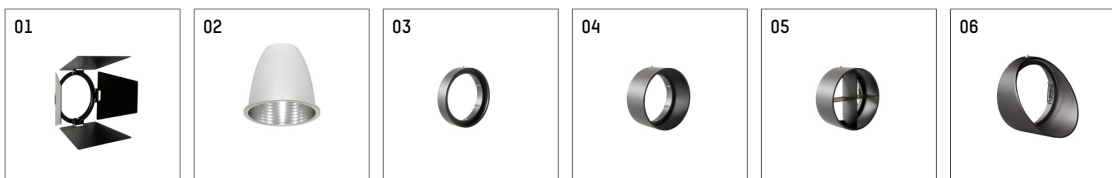

**112 171 14 910 | white**

gin.o 1

spotlight

LED COB | 10 W 4000 K

- spotlight gin.o 1
- with 3 circuit universal adapter
- for Hoffmeister control.x tracks
- circuit selection is possible while adapter is inserted into the track
- passive thermo management
- with LED COB 1000 lm
- colour temperature: 4000 K
- colour rendering index: CRI >90
- L90 / B10 (50.000h)
- SDCM < 2
- net luminous flux: 860 lm
- total load: 10 W
- luminous efficacy: 86,0 lm/W
- rotationsymmetrical light distribution, medium
- reflector of aluminium, silver anodised
- LED power unit integrated in adapter, electronic (POTI)
- amplitude dimming
- adapter with integrated potentiometer
- dimming range: 100-1 %
- housing of die cast aluminium
- adapter of fibreglass reinforced thermoplastic
- color-, protection- and conversionfilters are available as accessory
- length: 221 mm, width: 52 mm, height: 158 mm
- rotatable 360°, 90° tiltable
- weight: 0,87 kg
- protection rating: IP20
- protection class I
- 5 years Hoffmeister warranty
- Made in Germany
- maximum ambient temperature: 35 ° C
- certificates: manufactured according to DIN VDE 0711 / EN 60598, CE
- colour: white
- 112 171 14 910

### Additional optional accessory components

| description accessory general                             | dimensions in mm | item number | pic.-No. |
|---|------------------|-------------|----------|
| soft.shape lens<br>for spotlights gin.a and gin.o size 1  | ∅: 54            | 104227      | 01       |
| sculpture lens<br>for spotlights gin.a and gin.o size 1   | ∅: 54            | 103428      | 02       |
| prismatic glass<br>for spotlights gin.a and gin.o size 1  | ∅: 54            | 104914      | 03       |
| honeycomb louver<br>for spotlights gin.a and gin.o size 1 |                  | 103416      | 04       |
| soft.spot lens<br>for spotlights gin.a and gin.o size 1   | ∅: 54            | 103429      | 01       |