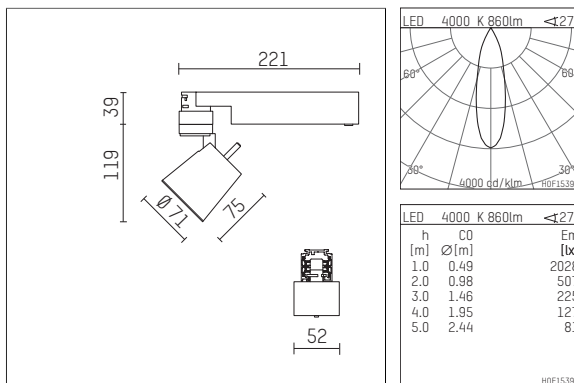

**112 171 14 910 | white**

gin.o 1

spotlight

LED COB | 10 W 4000 K

- spotlight gin.o 1
- with 3 circuit universal adapter
- for Hoffmeister control.x tracks
- circuit selection is possible while adapter is inserted into the track
- passive thermo management
- with LED COB 1000 lm
- colour temperature: 4000 K
- colour rendering index: CRI >90
- L90 / B10 (50.000h)
- SDCM < 2
- net luminous flux: 860 lm
- total load: 10 W
- luminous efficacy: 86,0 lm/W
- rotationsymmetrical light distribution, medium
- reflector of aluminium, silver anodised
- LED power unit integrated in adapter, electronic (POTI)
- amplitude dimming
- adapter with integrated potentiometer
- dimming range: 100-1 %
- housing of die cast aluminium
- adapter of fibreglass reinforced thermoplastic
- color-, protection- and conversionfilters are available as accessory
- length: 221 mm, width: 52 mm, height: 158 mm
- rotatable 360°, 90° tiltable
- weight: 0,87 kg
- protection rating: IP20
- protection class I
- 5 years Hoffmeister warranty
- Made in Germany
- maximum ambient temperature: 35 ° C
- certificates: manufactured according to DIN VDE 0711 / EN 60598, CE
- colour: white
- 112 171 14 910

### Additional optional accessory components

| description accessory general                             | dimensions in mm | item number | pic.-No. |
|---|------------------|-------------|----------|
| soft.shape lens<br>for spotlights gin.a and gin.o size 1  | ∅: 54            | 104227      | 01       |
| sculpture lens<br>for spotlights gin.a and gin.o size 1   | ∅: 54            | 103428      | 02       |
| prismatic glass<br>for spotlights gin.a and gin.o size 1  | ∅: 54            | 104914      | 03       |
| honeycomb louver<br>for spotlights gin.a and gin.o size 1 |                  | 103416      | 04       |
| soft.spot lens<br>for spotlights gin.a and gin.o size 1   | ∅: 54            | 103429      | 01       |