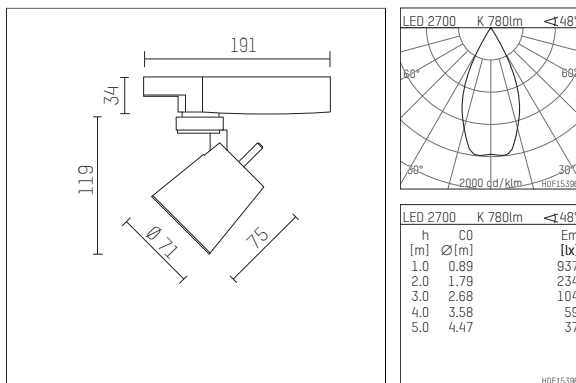

## 11217212 721-GA | black

gin.o 1  
spotlight  
LED COB | 10 W 2700 K

- spotlight gin.o 1
- with 3 circuit universal adapter (Global)
- for Hoffmeister control.x tracks
- circuit selection is possible while adapter is inserted into the track
- passive thermo management
- with LED COB 1000 lm
- colour temperature: 2700 K
- colour rendering index: CRI >90
- L90 / B10 (50.000h)
- SDCM < 2
- net luminous flux: 780 lm
- total load: 10 W
- luminous efficacy: 78,0 lm/W
- rotationsymmetrical light distribution, flood
- reflector of aluminium, silver anodised
- LED power unit integrated in adapter, electronic (POTI)
- amplitude dimming
- adapter with integrated potentiometer
- dimming range: 100-1 %
- housing of die cast aluminium
- adapter of fibreglass reinforced thermoplastic
- color-, protection- and conversionfilters are available as accessory
- length: 191 mm, height: 153 mm
- rotatable 360°, 90° tiltable
- weight: 0,87 kg
- protection rating: IP20
- protection class I
- 5 years Hoffmeister warranty
- Made in Germany
- maximum ambient temperature: 35 ° C
- certificates: manufactured according to DIN VDE 0711 / EN 60598, CE
- colour: black
- 11217212 721-GA

### Additional optional accessory components

description accessory general	dimensions in mm	item number	pic.-No.
soft.shape lens for spotlights gin.a and gin.o size 1	∅: 54	104227	01
sculpture lens for spotlights gin.a and gin.o size 1	∅: 54	103428	02
prismatic glass for spotlights gin.a and gin.o size 1	∅: 54	104914	03
honeycomb louver for spotlights gin.a and gin.o size 1		103416	04
soft.spot lens for spotlights gin.a and gin.o size 1	∅: 54	103429	01