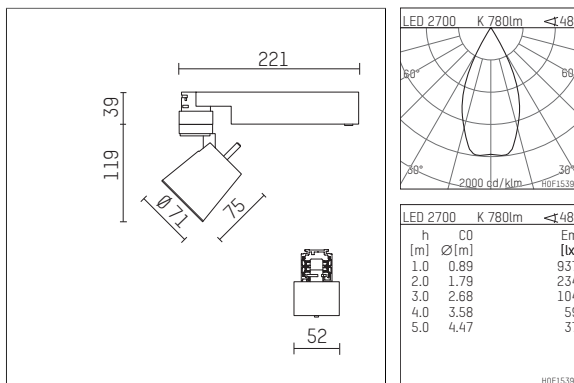

112 172 12 721 | black

gin.o 1

spotlight

LED COB | 10 W 2700 K

- spotlight gin.o 1
- with 3 circuit universal adapter
- for Hoffmeister control.x tracks
- circuit selection is possible while adapter is inserted into the track
- passive thermo management
- with LED COB 1000 lm
- colour temperature: 2700 K
- colour rendering index: CRI >90
- L90 / B10 (50.000h)
- SDCM < 2
- net luminous flux: 780 lm
- total load: 10 W
- luminous efficacy: 78,0 lm/W
- rotationsymmetrical light distribution, flood
- reflector of aluminium, silver anodised
- LED power unit integrated in adapter, electronic (POTI)
- amplitude dimming
- adapter with integrated potentiometer
- dimming range: 100-1 %
- housing of die cast aluminium
- adapter of fibreglass reinforced thermoplastic
- color-, protection- and conversionfilters are available as accessory
- length: 221 mm, width: 52 mm, height: 158 mm
- rotatable 360°, 90° tiltable
- weight: 0,87 kg
- protection rating: IP20
- protection class I
- 5 years Hoffmeister warranty
- Made in Germany
- maximum ambient temperature: 35 ° C
- certificates: manufactured according to DIN VDE 0711 / EN 60598, CE
- colour: black
- 112 172 12 721

Additional optional accessory components

description accessory general	dimensions in mm	item number	pic.-No.
soft.shape lens for spotlights gin.a and gin.o size 1	Ø: 54	104227	01
sculpture lens for spotlights gin.a and gin.o size 1	Ø: 54	103428	02
prismatic glass for spotlights gin.a and gin.o size 1	Ø: 54	104914	03
honeycomb louver for spotlights gin.a and gin.o size 1		103416	04
soft.spot lens for spotlights gin.a and gin.o size 1	Ø: 54	103429	01