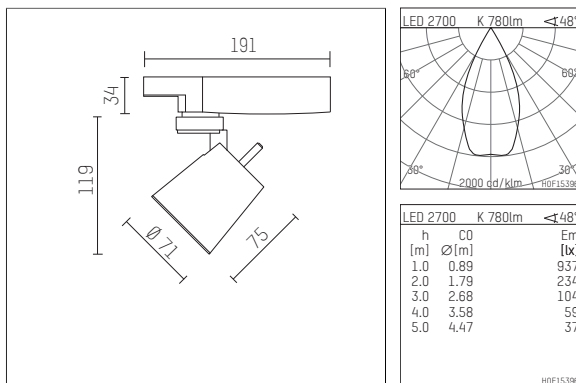

## 11217212 906-GA | silver

gin.o 1

spotlight

LED COB | 10 W 2700 K

- spotlight gin.o 1
- with 3 circuit universal adapter (Global)
- for Hoffmeister control.x tracks
- circuit selection is possible while adapter is inserted into the track
- passive thermo management
- with LED COB 1000 lm
- colour temperature: 2700 K
- colour rendering index: CRI >90
- L90 / B10 (50.000h)
- SDCM < 2
- net luminous flux: 780 lm
- total load: 10 W
- luminous efficacy: 78,0 lm/W
- rotationsymmetrical light distribution, flood
- reflector of aluminium, silver anodised
- LED power unit integrated in adapter, electronic (POTI)
- amplitude dimming
- adapter with integrated potentiometer
- dimming range: 100-1 %
- housing of die cast aluminium
- adapter of fibreglass reinforced thermoplastic
- color-, protection- and conversionfilters are available as accessory
- length: 191 mm, height: 153 mm
- rotatable 360°, 90° tiltable
- weight: 0,87 kg
- protection rating: IP20
- protection class I
- 5 years Hoffmeister warranty
- Made in Germany
- maximum ambient temperature: 35 ° C
- certificates: manufactured according to DIN VDE 0711 / EN 60598, CE
- colour: silver
- 11217212 906-GA

### Additional optional accessory components

description accessory general	dimensions in mm	item number	pic.-No.
soft.shape lens for spotlights gin.a and gin.o size 1	∅: 54	104227	01
sculpture lens for spotlights gin.a and gin.o size 1	∅: 54	103428	02
prismatic glass for spotlights gin.a and gin.o size 1	∅: 54	104914	03
honeycomb louver for spotlights gin.a and gin.o size 1		103416	04
soft.spot lens for spotlights gin.a and gin.o size 1	∅: 54	103429	01