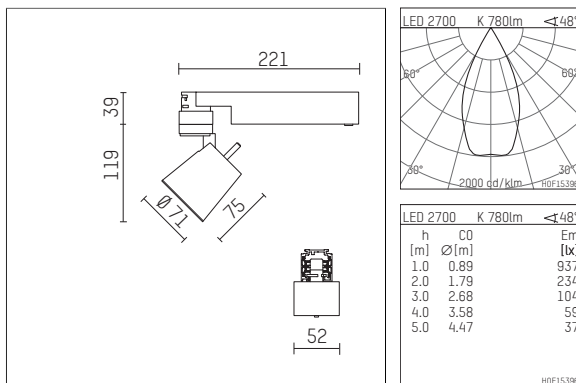

112 172 12 906 | silver

gin.o 1
spotlight
LED COB | 10 W 2700 K

- spotlight gin.o 1
- with 3 circuit universal adapter
- for Hoffmeister control.x tracks
- circuit selection is possible while adapter is inserted into the track
- passive thermo management
- with LED COB 1000 lm
- colour temperature: 2700 K
- colour rendering index: CRI >90
- L90 / B10 (50.000h)
- SDCM < 2
- net luminous flux: 780 lm
- total load: 10 W
- luminous efficacy: 78,0 lm/W
- rotationsymmetrical light distribution, flood
- reflector of aluminium, silver anodised
- LED power unit integrated in adapter, electronic (POTI)
- amplitude dimming
- adapter with integrated potentiometer
- dimming range: 100-1 %
- housing of die cast aluminium
- adapter of fibreglass reinforced thermoplastic
- color-, protection- and conversionfilters are available as accessory
- length: 221 mm, width: 52 mm, height: 158 mm
- rotatable 360°, 90° tiltable
- weight: 0,87 kg
- protection rating: IP20
- protection class I
- 5 years Hoffmeister warranty
- Made in Germany
- maximum ambient temperature: 35 ° C
- certificates: manufactured according to DIN VDE 0711 / EN 60598, CE
- colour: silver
- 112 172 12 906

Additional optional accessory components

description accessory general	dimensions in mm	item number	pic.-No.
soft.shape lens for spotlights gin.a and gin.o size 1	∅: 54	104227	01
sculpture lens for spotlights gin.a and gin.o size 1	∅: 54	103428	02
prismatic glass for spotlights gin.a and gin.o size 1	∅: 54	104914	03
honeycomb louver for spotlights gin.a and gin.o size 1		103416	04
soft.spot lens for spotlights gin.a and gin.o size 1	∅: 54	103429	01