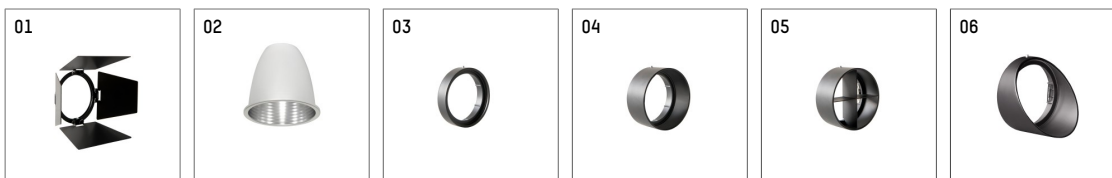

112 172 12 906 | silver

gin.o 1
spotlight
LED COB | 10 W 2700 K

- spotlight gin.o 1
- with 3 circuit universal adapter
- for Hoffmeister control.x tracks
- circuit selection is possible while adapter is inserted into the track
- passive thermo management
- with LED COB 1000 lm
- colour temperature: 2700 K
- colour rendering index: CRI >90
- L90 / B10 (50.000h)
- SDCM < 2
- net luminous flux: 780 lm
- total load: 10 W
- luminous efficacy: 78,0 lm/W
- rotationsymmetrical light distribution, flood
- reflector of aluminium, silver anodised
- LED power unit integrated in adapter, electronic (POTI)
- amplitude dimming
- adapter with integrated potentiometer
- dimming range: 100-1 %
- housing of die cast aluminium
- adapter of fibreglass reinforced thermoplastic
- color-, protection- and conversionfilters are available as accessory
- length: 221 mm, width: 52 mm, height: 158 mm
- rotatable 360°, 90° tiltable
- weight: 0,87 kg
- protection rating: IP20
- protection class I
- 5 years Hoffmeister warranty
- Made in Germany
- maximum ambient temperature: 35 ° C
- certificates: manufactured according to DIN VDE 0711 / EN 60598, CE
- colour: silver
- 112 172 12 906

Additional optional accessory components

description accessory general	dimensions in mm	item number	pic.-No.
soft.shape lens for spotlights gin.a and gin.o size 1	∅: 54	104227	01
sculpture lens for spotlights gin.a and gin.o size 1	∅: 54	103428	02
prismatic glass for spotlights gin.a and gin.o size 1	∅: 54	104914	03
honeycomb louver for spotlights gin.a and gin.o size 1		103416	04
soft.spot lens for spotlights gin.a and gin.o size 1	∅: 54	103429	01