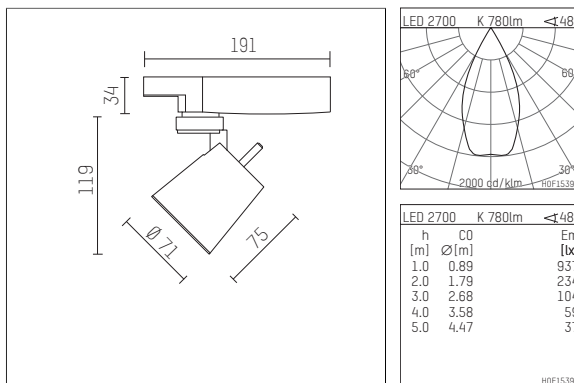

11217212 910-GA | white

gin.o 1

spotlight

LED COB | 10 W 2700 K

- spotlight gin.o 1
- with 3 circuit universal adapter (Global)
- for Hoffmeister control.x tracks
- circuit selection is possible while adapter is inserted into the track
- passive thermo management
- with LED COB 1000 lm
- colour temperature: 2700 K
- colour rendering index: CRI >90
- L90 / B10 (50.000h)
- SDCM < 2
- net luminous flux: 780 lm
- total load: 10 W
- luminous efficacy: 78,0 lm/W
- rotationsymmetrical light distribution, flood
- reflector of aluminium, silver anodised
- LED power unit integrated in adapter, electronic (POTI)
- amplitude dimming
- adapter with integrated potentiometer
- dimming range: 100-1 %
- housing of die cast aluminium
- adapter of fibreglass reinforced thermoplastic
- color-, protection- and conversionfilters are available as accessory
- length: 191 mm, height: 153 mm
- rotatable 360°, 90° tiltable
- weight: 0,87 kg
- protection rating: IP20
- protection class I
- 5 years Hoffmeister warranty
- Made in Germany
- maximum ambient temperature: 35 ° C
- certificates: manufactured according to DIN VDE 0711 / EN 60598, CE
- colour: white (RAL9016)
- 11217212 910-GA

Additional optional accessory components

description accessory general	dimensions in mm	item number	pic.-No.
soft.shape lens for spotlights gin.a and gin.o size 1	Ø: 54	104227	01
sculpture lens for spotlights gin.a and gin.o size 1	Ø: 54	103428	02
prismatic glass for spotlights gin.a and gin.o size 1	Ø: 54	104914	03
honeycomb louver for spotlights gin.a and gin.o size 1		103416	04
soft.spot lens for spotlights gin.a and gin.o size 1	Ø: 54	103429	01