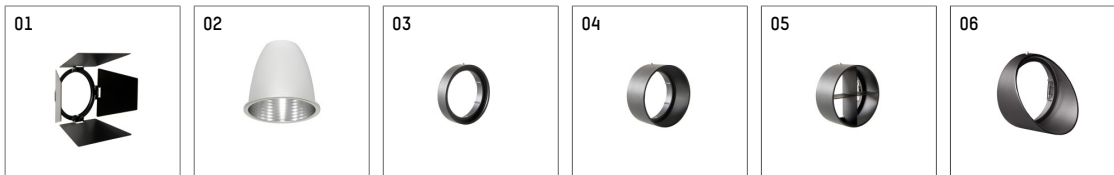

112 172 12 910

accessory

Optional accessories

description accessory general	dimensions in mm	item number	pic.-No.
antiglare flaps for spotlights gin.a and gin.o size 1		103406	01
changable reflector spot for gin.o 1		112 170 00 000	02
changable reflector medium for gin.o 1		112 171 00 000	02
connection ring suitable for attachment of accessories for spotlights gin.a and gin.o size 1		103414	03
tube screen suitable for attachment of accessories for spotlights gin.a and gin.o size 1		103411	04
connection tube with cross louver suitable for attachment of accessories for spotlights gin.a and gin.o size 1		103408	05
visor suitable for attachment of accessories for spotlights gin.a and gin.o size 1		104746	06