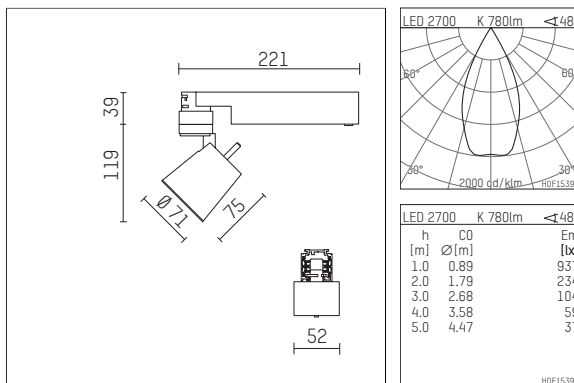

112 172 12 910 | white

gin.o 1

spotlight

LED COB | 10 W 2700 K

- spotlight gin.o 1
- with 3 circuit universal adapter
- for Hoffmeister control.x tracks
- circuit selection is possible while adapter is inserted into the track
- passive thermo management
- with LED COB 1000 lm
- colour temperature: 2700 K
- colour rendering index: CRI >90
- L90 / B10 (50.000h)
- SDCM < 2
- net luminous flux: 780 lm
- total load: 10 W
- luminous efficacy: 78,0 lm/W
- rotationsymmetrical light distribution, flood
- reflector of aluminium, silver anodised
- LED power unit integrated in adapter, electronic (POTI)
- amplitude dimming
- adapter with integrated potentiometer
- dimming range: 100-1 %
- housing of die cast aluminium
- adapter of fibreglass reinforced thermoplastic
- color-, protection- and conversionfilters are available as accessory
- length: 221 mm, width: 52 mm, height: 158 mm
- rotatable 360°, 90° tiltable
- weight: 0,87 kg
- protection rating: IP20
- protection class I
- 5 years Hoffmeister warranty
- Made in Germany
- maximum ambient temperature: 35 ° C
- certificates: manufactured according to DIN VDE 0711 / EN 60598, CE
- colour: white (RAL9016)
- 112 172 12 910

Additional optional accessory components

| description accessory general | dimensions in mm | item number | pic.-No. |
|---|------------------|-------------|----------|
| soft.shape lens for spotlights gin.a and gin.o size 1 | ∅: 54 | 104227 | 01 |
| sculpture lens for spotlights gin.a and gin.o size 1 | ∅: 54 | 103428 | 02 |
| prismatic glass for spotlights gin.a and gin.o size 1 | ∅: 54 | 104914 | 03 |
| honeycomb louver for spotlights gin.a and gin.o size 1 | | 103416 | 04 |
| soft.spot lens for spotlights gin.a and gin.o size 1 | ∅: 54 | 103429 | 01 |