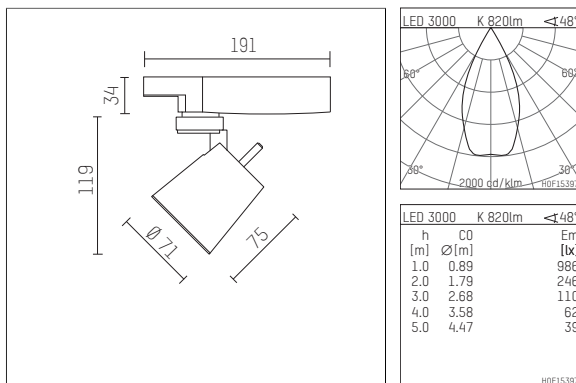

11217213 721-GA | black

gin.o 1
spotlight
LED COB | 10 W 3000 K

- spotlight gin.o 1
- with 3 circuit universal adapter (Global)
- for Hoffmeister control.x tracks
- circuit selection is possible while adapter is inserted into the track
- passive thermo management
- with LED COB 1000 lm
- colour temperature: 3000 K
- colour rendering index: CRI >90
- L90 / B10 (50.000h)
- SDCM < 2
- net luminous flux: 820 lm
- total load: 10 W
- luminous efficacy: 82,0 lm/W
- rotationsymmetrical light distribution, flood
- reflector of aluminium, silver anodised
- LED power unit integrated in adapter, electronic (POTI)
- amplitude dimming
- adapter with integrated potentiometer
- dimming range: 100-1 %
- housing of die cast aluminium
- adapter of fibreglass reinforced thermoplastic
- color-, protection- and conversionfilters are available as accessory
- length: 191 mm, height: 153 mm
- rotatable 360°, 90° tiltable
- weight: 0,87 kg
- protection rating: IP20
- protection class I
- 5 years Hoffmeister warranty
- Made in Germany
- maximum ambient temperature: 35 ° C
- certificates: manufactured according to DIN VDE 0711 / EN 60598, CE
- colour: black
- 11217213 721-GA

Additional optional accessory components

description accessory general	dimensions in mm	item number	pic.-No.
soft.shape lens for spotlights gin.a and gin.o size 1	∅: 54	104227	01
sculpture lens for spotlights gin.a and gin.o size 1	∅: 54	103428	02
prismatic glass for spotlights gin.a and gin.o size 1	∅: 54	104914	03
honeycomb louver for spotlights gin.a and gin.o size 1		103416	04
soft.spot lens for spotlights gin.a and gin.o size 1	∅: 54	103429	01