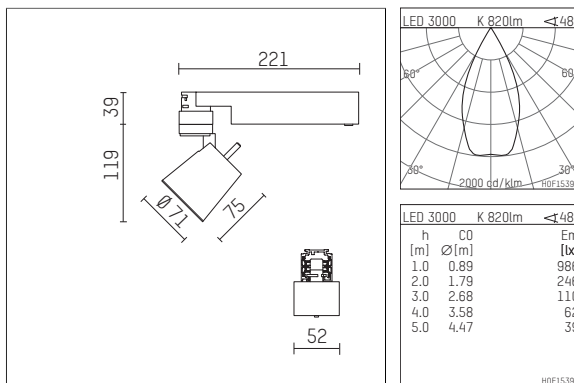

112 172 13 721 | black

gin.o 1

spotlight

LED COB | 10 W 3000 K

- spotlight gin.o 1
- with 3 circuit universal adapter
- for Hoffmeister control.x tracks
- circuit selection is possible while adapter is inserted into the track
- passive thermo management
- with LED COB 1000 lm
- colour temperature: 3000 K
- colour rendering index: CRI >90
- L90 / B10 (50.000h)
- SDCM < 2
- net luminous flux: 820 lm
- total load: 10 W
- luminous efficacy: 82,0 lm/W
- rotationsymmetrical light distribution, flood
- reflector of aluminium, silver anodised
- LED power unit integrated in adapter, electronic (POTI)
- amplitude dimming
- adapter with integrated potentiometer
- dimming range: 100-1 %
- housing of die cast aluminium
- adapter of fibreglass reinforced thermoplastic
- color-, protection- and conversionfilters are available as accessory
- length: 221 mm, width: 52 mm, height: 158 mm
- rotatable 360°, 90° tiltable
- weight: 0,87 kg
- protection rating: IP20
- protection class I
- 5 years Hoffmeister warranty
- Made in Germany
- maximum ambient temperature: 35 ° C
- certificates: manufactured according to DIN VDE 0711 / EN 60598, CE
- colour: black
- 112 172 13 721

Additional optional accessory components

description accessory general	dimensions in mm	item number	pic.-No.
soft.shape lens for spotlights gin.a and gin.o size 1	∅: 54	104227	01
sculpture lens for spotlights gin.a and gin.o size 1	∅: 54	103428	02
prismatic glass for spotlights gin.a and gin.o size 1	∅: 54	104914	03
honeycomb louver for spotlights gin.a and gin.o size 1		103416	04
soft.spot lens for spotlights gin.a and gin.o size 1	∅: 54	103429	01