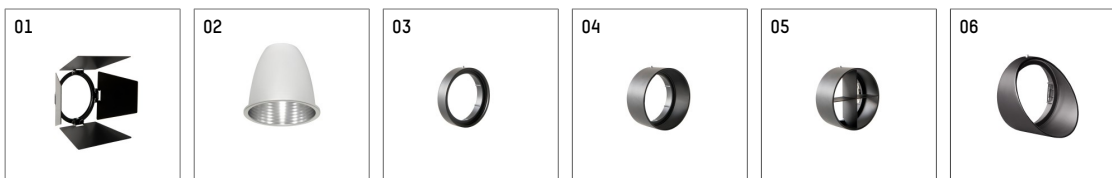

112 172 13 721 | black

gin.o 1

spotlight

LED COB | 10 W 3000 K

- spotlight gin.o 1
- with 3 circuit universal adapter
- for Hoffmeister control.x tracks
- circuit selection is possible while adapter is inserted into the track
- passive thermo management
- with LED COB 1000 lm
- colour temperature: 3000 K
- colour rendering index: CRI >90
- L90 / B10 (50.000h)
- SDCM < 2
- net luminous flux: 820 lm
- total load: 10 W
- luminous efficacy: 82,0 lm/W
- rotationsymmetrical light distribution, flood
- reflector of aluminium, silver anodised
- LED power unit integrated in adapter, electronic (POTI)
- amplitude dimming
- adapter with integrated potentiometer
- dimming range: 100-1 %
- housing of die cast aluminium
- adapter of fibreglass reinforced thermoplastic
- color-, protection- and conversionfilters are available as accessory
- length: 221 mm, width: 52 mm, height: 158 mm
- rotatable 360°, 90° tiltable
- weight: 0,87 kg
- protection rating: IP20
- protection class I
- 5 years Hoffmeister warranty
- Made in Germany
- maximum ambient temperature: 35 ° C
- certificates: manufactured according to DIN VDE 0711 / EN 60598, CE
- colour: black
- 112 172 13 721

Additional optional accessory components

description accessory general	dimensions in mm	item number	pic.-No.
soft.shape lens for spotlights gin.a and gin.o size 1	∅: 54	104227	01
sculpture lens for spotlights gin.a and gin.o size 1	∅: 54	103428	02
prismatic glass for spotlights gin.a and gin.o size 1	∅: 54	104914	03
honeycomb louver for spotlights gin.a and gin.o size 1		103416	04
soft.spot lens for spotlights gin.a and gin.o size 1	∅: 54	103429	01