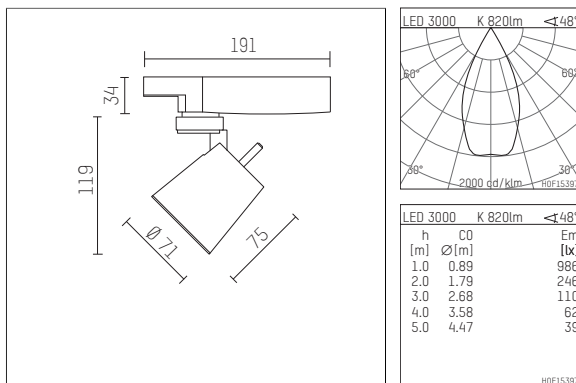

## 11217213 906-GA | silver

gin.o 1  
spotlight  
LED COB | 10 W 3000 K

- spotlight gin.o 1
- with 3 circuit universal adapter (Global)
- for Hoffmeister control.x tracks
- circuit selection is possible while adapter is inserted into the track
- passive thermo management
- with LED COB 1000 lm
- colour temperature: 3000 K
- colour rendering index: CRI >90
- L90 / B10 (50.000h)
- SDCM < 2
- net luminous flux: 820 lm
- total load: 10 W
- luminous efficacy: 82,0 lm/W
- rotationsymmetrical light distribution, flood
- reflector of aluminium, silver anodised
- LED power unit integrated in adapter, electronic (POTI)
- amplitude dimming
- adapter with integrated potentiometer
- dimming range: 100-1 %
- housing of die cast aluminium
- adapter of fibreglass reinforced thermoplastic
- color-, protection- and conversionfilters are available as accessory
- length: 191 mm, height: 153 mm
- rotatable 360°, 90° tiltable
- weight: 0,87 kg
- protection rating: IP20
- protection class I
- 5 years Hoffmeister warranty
- Made in Germany
- maximum ambient temperature: 35 ° C
- certificates: manufactured according to DIN VDE 0711 / EN 60598, CE
- colour: silver
- 11217213 906-GA

### Additional optional accessory components

description accessory general	dimensions in mm	item number	pic.-No.
soft.shape lens for spotlights gin.a and gin.o size 1	∅: 54	104227	01
sculpture lens for spotlights gin.a and gin.o size 1	∅: 54	103428	02
prismatic glass for spotlights gin.a and gin.o size 1	∅: 54	104914	03
honeycomb louver for spotlights gin.a and gin.o size 1		103416	04
soft.spot lens for spotlights gin.a and gin.o size 1	∅: 54	103429	01