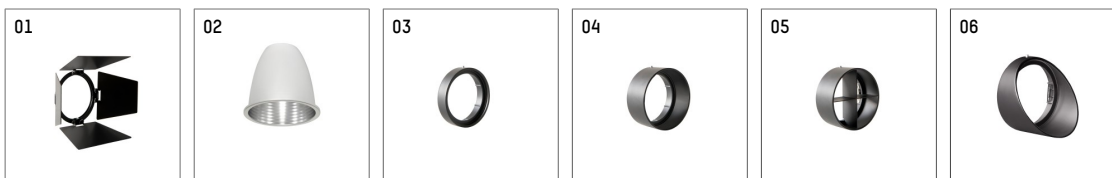

## 11217213 906-GA | silver

gin.o 1  
spotlight  
LED COB | 10 W 3000 K

- spotlight gin.o 1
- with 3 circuit universal adapter (Global)
- for Hoffmeister control.x tracks
- circuit selection is possible while adapter is inserted into the track
- passive thermo management
- with LED COB 1000 lm
- colour temperature: 3000 K
- colour rendering index: CRI >90
- L90 / B10 (50.000h)
- SDCM < 2
- net luminous flux: 820 lm
- total load: 10 W
- luminous efficacy: 82,0 lm/W
- rotationsymmetrical light distribution, flood
- reflector of aluminium, silver anodised
- LED power unit integrated in adapter, electronic (POTI)
- amplitude dimming
- adapter with integrated potentiometer
- dimming range: 100-1 %
- housing of die cast aluminium
- adapter of fibreglass reinforced thermoplastic
- color-, protection- and conversionfilters are available as accessory
- length: 191 mm, height: 153 mm
- rotatable 360°, 90° tiltable
- weight: 0,87 kg
- protection rating: IP20
- protection class I
- 5 years Hoffmeister warranty
- Made in Germany
- maximum ambient temperature: 35 ° C
- certificates: manufactured according to DIN VDE 0711 / EN 60598, CE
- colour: silver
- 11217213 906-GA

### Additional optional accessory components

description accessory general	dimensions in mm	item number	pic.-No.
soft.shape lens for spotlights gin.a and gin.o size 1	∅: 54	104227	01
sculpture lens for spotlights gin.a and gin.o size 1	∅: 54	103428	02
prismatic glass for spotlights gin.a and gin.o size 1	∅: 54	104914	03
honeycomb louver for spotlights gin.a and gin.o size 1		103416	04
soft.spot lens for spotlights gin.a and gin.o size 1	∅: 54	103429	01