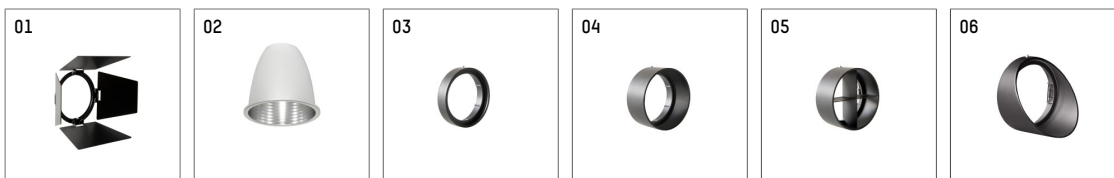

112 172 13 906 | silver

gin.o 1

spotlight

LED COB | 10 W 3000 K

- spotlight gin.o 1
- with 3 circuit universal adapter
- for Hoffmeister control.x tracks
- circuit selection is possible while adapter is inserted into the track
- passive thermo management
- with LED COB 1000 lm
- colour temperature: 3000 K
- colour rendering index: CRI >90
- L90 / B10 (50.000h)
- SDCM < 2
- net luminous flux: 820 lm
- total load: 10 W
- luminous efficacy: 82,0 lm/W
- rotationsymmetrical light distribution, flood
- reflector of aluminium, silver anodised
- LED power unit integrated in adapter, electronic (POTI)
- amplitude dimming
- adapter with integrated potentiometer
- dimming range: 100-1 %
- housing of die cast aluminium
- adapter of fibreglass reinforced thermoplastic
- color-, protection- and conversionfilters are available as accessory
- length: 221 mm, width: 52 mm, height: 158 mm
- rotatable 360°, 90° tiltable
- weight: 0,87 kg
- protection rating: IP20
- protection class I
- 5 years Hoffmeister warranty
- Made in Germany
- maximum ambient temperature: 35 ° C
- certificates: manufactured according to DIN VDE 0711 / EN 60598, CE
- colour: silver
- 112 172 13 906

Additional optional accessory components

description accessory general	dimensions in mm	item number	pic.-No.
soft.shape lens for spotlights gin.a and gin.o size 1	Ø: 54	104227	01
sculpture lens for spotlights gin.a and gin.o size 1	Ø: 54	103428	02
prismatic glass for spotlights gin.a and gin.o size 1	Ø: 54	104914	03
honeycomb louver for spotlights gin.a and gin.o size 1		103416	04
soft.spot lens for spotlights gin.a and gin.o size 1	Ø: 54	103429	01