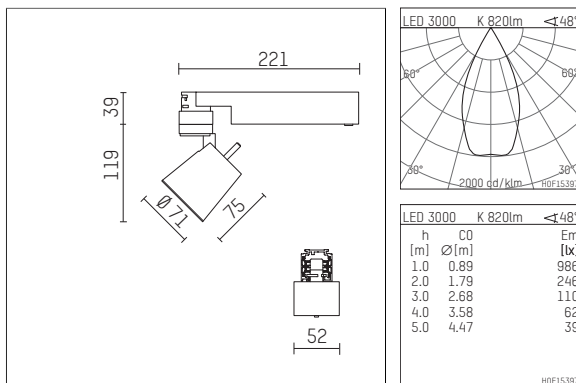

112 172 13 906 | silver

gin.o 1

spotlight

LED COB | 10 W 3000 K

- spotlight gin.o 1
- with 3 circuit universal adapter
- for Hoffmeister control.x tracks
- circuit selection is possible while adapter is inserted into the track
- passive thermo management
- with LED COB 1000 lm
- colour temperature: 3000 K
- colour rendering index: CRI >90
- L90 / B10 (50.000h)
- SDCM < 2
- net luminous flux: 820 lm
- total load: 10 W
- luminous efficacy: 82,0 lm/W
- rotationsymmetrical light distribution, flood
- reflector of aluminium, silver anodised
- LED power unit integrated in adapter, electronic (POTI)
- amplitude dimming
- adapter with integrated potentiometer
- dimming range: 100-1 %
- housing of die cast aluminium
- adapter of fibreglass reinforced thermoplastic
- color-, protection- and conversionfilters are available as accessory
- length: 221 mm, width: 52 mm, height: 158 mm
- rotatable 360°, 90° tiltable
- weight: 0,87 kg
- protection rating: IP20
- protection class I
- 5 years Hoffmeister warranty
- Made in Germany
- maximum ambient temperature: 35 ° C
- certificates: manufactured according to DIN VDE 0711 / EN 60598, CE
- colour: silver
- 112 172 13 906

Additional optional accessory components

description accessory general	dimensions in mm	item number	pic.-No.
soft.shape lens for spotlights gin.a and gin.o size 1	Ø: 54	104227	01
sculpture lens for spotlights gin.a and gin.o size 1	Ø: 54	103428	02
prismatic glass for spotlights gin.a and gin.o size 1	Ø: 54	104914	03
honeycomb louver for spotlights gin.a and gin.o size 1		103416	04
soft.spot lens for spotlights gin.a and gin.o size 1	Ø: 54	103429	01