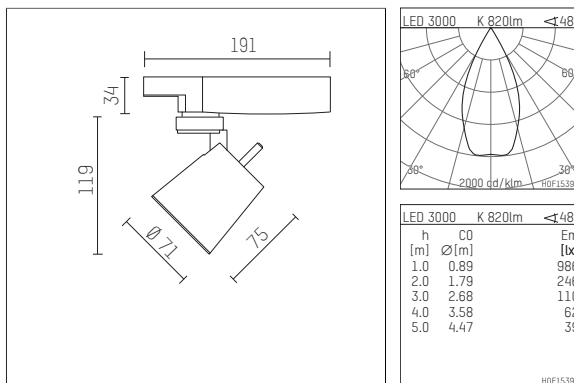

11217213 910-GA | white

gin.o 1
spotlight
LED COB | 10 W 3000 K

- spotlight gin.o 1
- with 3 circuit universal adapter (Global)
- for Hoffmeister control.x tracks
- circuit selection is possible while adapter is inserted into the track
- passive thermo management
- with LED COB 1000 lm
- colour temperature: 3000 K
- colour rendering index: CRI >90
- L90 / B10 (50.000h)
- SDCM < 2
- net luminous flux: 820 lm
- total load: 10 W
- luminous efficacy: 82,0 lm/W
- rotationsymmetrical light distribution, flood
- reflector of aluminium, silver anodised
- LED power unit integrated in adapter, electronic (POTI)
- amplitude dimming
- adapter with integrated potentiometer
- dimming range: 100-1 %
- housing of die cast aluminium
- adapter of fibreglass reinforced thermoplastic
- color-, protection- and conversionfilters are available as accessory
- length: 191 mm, height: 153 mm
- rotatable 360°, 90° tiltable
- weight: 0,87 kg
- protection rating: IP20
- protection class I
- 5 years Hoffmeister warranty
- Made in Germany
- maximum ambient temperature: 35 ° C
- certificates: manufactured according to DIN VDE 0711 / EN 60598, CE
- colour: white (RAL9016)
- 11217213 910-GA

Additional optional accessory components

description accessory general	dimensions in mm	item number	pic.-No.
soft.shape lens for spotlights gin.a and gin.o size 1	∅: 54	104227	01
sculpture lens for spotlights gin.a and gin.o size 1	∅: 54	103428	02
prismatic glass for spotlights gin.a and gin.o size 1	∅: 54	104914	03
honeycomb louver for spotlights gin.a and gin.o size 1		103416	04
soft.spot lens for spotlights gin.a and gin.o size 1	∅: 54	103429	01