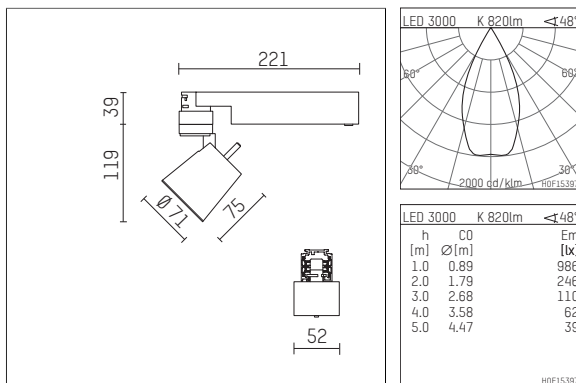

112 172 13 910 | white

gin.o 1
spotlight
LED COB | 10 W 3000 K

- spotlight gin.o 1
- with 3 circuit universal adapter
- for Hoffmeister control.x tracks
- circuit selection is possible while adapter is inserted into the track
- passive thermo management
- with LED COB 1000 lm
- colour temperature: 3000 K
- colour rendering index: CRI >90
- L90 / B10 (50.000h)
- SDCM < 2
- net luminous flux: 820 lm
- total load: 10 W
- luminous efficacy: 82,0 lm/W
- rotationsymmetrical light distribution, flood
- reflector of aluminium, silver anodised
- LED power unit integrated in adapter, electronic (POTI)
- amplitude dimming
- adapter with integrated potentiometer
- dimming range: 100-1 %
- housing of die cast aluminium
- adapter of fibreglass reinforced thermoplastic
- color-, protection- and conversionfilters are available as accessory
- length: 221 mm, width: 52 mm, height: 158 mm
- rotatable 360°, 90° tiltable
- weight: 0,87 kg
- protection rating: IP20
- protection class I
- 5 years Hoffmeister warranty
- Made in Germany
- maximum ambient temperature: 35 ° C
- certificates: manufactured according to DIN VDE 0711 / EN 60598, CE
- colour: white (RAL9016)
- 112 172 13 910

Additional optional accessory components

description accessory general	dimensions in mm	item number	pic.-No.
soft.shape lens for spotlights gin.a and gin.o size 1	∅: 54	104227	01
sculpture lens for spotlights gin.a and gin.o size 1	∅: 54	103428	02
prismatic glass for spotlights gin.a and gin.o size 1	∅: 54	104914	03
honeycomb louver for spotlights gin.a and gin.o size 1		103416	04
soft.spot lens for spotlights gin.a and gin.o size 1	∅: 54	103429	01