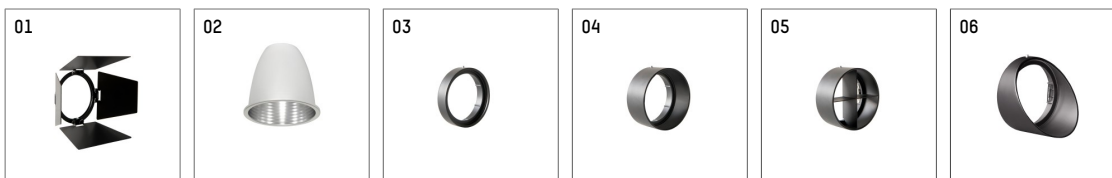

112 172 13 910 | white

gin.o 1
spotlight
LED COB | 10 W 3000 K

- spotlight gin.o 1
- with 3 circuit universal adapter
- for Hoffmeister control.x tracks
- circuit selection is possible while adapter is inserted into the track
- passive thermo management
- with LED COB 1000 lm
- colour temperature: 3000 K
- colour rendering index: CRI >90
- L90 / B10 (50.000h)
- SDCM < 2
- net luminous flux: 820 lm
- total load: 10 W
- luminous efficacy: 82,0 lm/W
- rotationsymmetrical light distribution, flood
- reflector of aluminium, silver anodised
- LED power unit integrated in adapter, electronic (POTI)
- amplitude dimming
- adapter with integrated potentiometer
- dimming range: 100-1 %
- housing of die cast aluminium
- adapter of fibreglass reinforced thermoplastic
- color-, protection- and conversionfilters are available as accessory
- length: 221 mm, width: 52 mm, height: 158 mm
- rotatable 360°, 90° tiltable
- weight: 0,87 kg
- protection rating: IP20
- protection class I
- 5 years Hoffmeister warranty
- Made in Germany
- maximum ambient temperature: 35 ° C
- certificates: manufactured according to DIN VDE 0711 / EN 60598, CE
- colour: white (RAL9016)
- 112 172 13 910

Additional optional accessory components

description accessory general	dimensions in mm	item number	pic.-No.
soft.shape lens for spotlights gin.a and gin.o size 1	∅: 54	104227	01
sculpture lens for spotlights gin.a and gin.o size 1	∅: 54	103428	02
prismatic glass for spotlights gin.a and gin.o size 1	∅: 54	104914	03
honeycomb louver for spotlights gin.a and gin.o size 1		103416	04
soft.spot lens for spotlights gin.a and gin.o size 1	∅: 54	103429	01