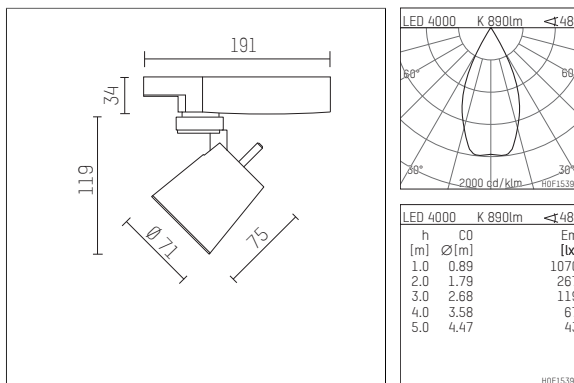

11217214 721-GA | black

gin.o 1

spotlight

LED COB | 10 W 4000 K

- spotlight gin.o 1
- with 3 circuit universal adapter (Global)
- for Hoffmeister control.x tracks
- circuit selection is possible while adapter is inserted into the track
- passive thermo management
- with LED COB 1000 lm
- colour temperature: 4000 K
- colour rendering index: CRI >90
- L90 / B10 (50.000h)
- SDCM < 2
- net luminous flux: 890 lm
- total load: 10 W
- luminous efficacy: 89,0 lm/W
- rotationsymmetrical light distribution, flood
- reflector of aluminium, silver anodised
- LED power unit integrated in adapter, electronic (POTI)
- amplitude dimming
- adapter with integrated potentiometer
- dimming range: 100-1 %
- housing of die cast aluminium
- adapter of fibreglass reinforced thermoplastic
- color-, protection- and conversionfilters are available as accessory
- length: 191 mm, height: 153 mm
- rotatable 360°, 90° tiltable
- weight: 0,87 kg
- protection rating: IP20
- protection class I
- 5 years Hoffmeister warranty
- Made in Germany
- maximum ambient temperature: 35 ° C
- certificates: manufactured according to DIN VDE 0711 / EN 60598, CE
- colour: black
- 11217214 721-GA

Additional optional accessory components

description accessory general	dimensions in mm	item number	pic.-No.
soft.shape lens for spotlights gin.a and gin.o size 1	∅: 54	104227	01
sculpture lens for spotlights gin.a and gin.o size 1	∅: 54	103428	02
prismatic glass for spotlights gin.a and gin.o size 1	∅: 54	104914	03
honeycomb louver for spotlights gin.a and gin.o size 1		103416	04
soft.spot lens for spotlights gin.a and gin.o size 1	∅: 54	103429	01