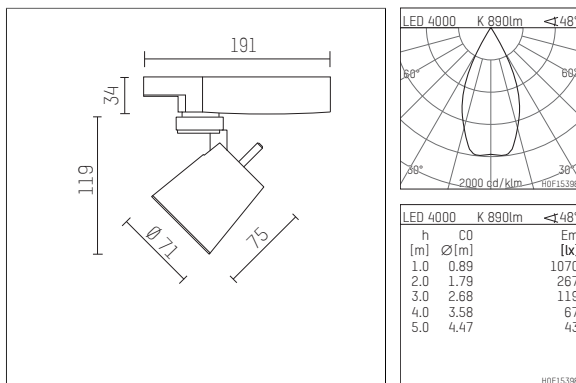

11217214 906-GA | silver

gin.o 1

spotlight

LED COB | 10 W 4000 K

- spotlight gin.o 1
- with 3 circuit universal adapter (Global)
- for Hoffmeister control.x tracks
- circuit selection is possible while adapter is inserted into the track
- passive thermo management
- with LED COB 1000 lm
- colour temperature: 4000 K
- colour rendering index: CRI >90
- L90 / B10 (50.000h)
- SDCM < 2
- net luminous flux: 890 lm
- total load: 10 W
- luminous efficacy: 89,0 lm/W
- rotationsymmetrical light distribution, flood
- reflector of aluminium, silver anodised
- LED power unit integrated in adapter, electronic (POTI)
- amplitude dimming
- adapter with integrated potentiometer
- dimming range: 100-1 %
- housing of die cast aluminium
- adapter of fibreglass reinforced thermoplastic
- color-, protection- and conversionfilters are available as accessory
- length: 191 mm, height: 153 mm
- rotatable 360°, 90° tiltable
- weight: 0,87 kg
- protection rating: IP20
- protection class I
- 5 years Hoffmeister warranty
- Made in Germany
- maximum ambient temperature: 35 ° C
- certificates: manufactured according to DIN VDE 0711 / EN 60598, CE
- colour: silver
- 11217214 906-GA

Additional optional accessory components

description accessory general	dimensions in mm	item number	pic.-No.
soft.shape lens for spotlights gin.a and gin.o size 1	∅: 54	104227	01
sculpture lens for spotlights gin.a and gin.o size 1	∅: 54	103428	02
prismatic glass for spotlights gin.a and gin.o size 1	∅: 54	104914	03
honeycomb louver for spotlights gin.a and gin.o size 1		103416	04
soft.spot lens for spotlights gin.a and gin.o size 1	∅: 54	103429	01