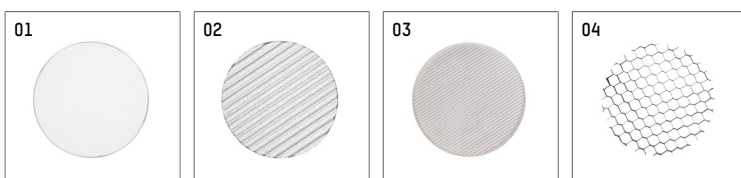

11217214 906-GA | silver

gin.o 1

spotlight

LED COB | 10 W 4000 K

- spotlight gin.o 1
- with 3 circuit universal adapter (Global)
- for Hoffmeister control.x tracks
- circuit selection is possible while adapter is inserted into the track
- passive thermo management
- with LED COB 1000 lm
- colour temperature: 4000 K
- colour rendering index: CRI >90
- L90 / B10 (50.000h)
- SDCM < 2
- net luminous flux: 890 lm
- total load: 10 W
- luminous efficacy: 89,0 lm/W
- rotationsymmetrical light distribution, flood
- reflector of aluminium, silver anodised
- LED power unit integrated in adapter, electronic (POTI)
- amplitude dimming
- adapter with integrated potentiometer
- dimming range: 100-1 %
- housing of die cast aluminium
- adapter of fibreglass reinforced thermoplastic
- color-, protection- and conversionfilters are available as accessory
- length: 191 mm, height: 153 mm
- rotatable 360°, 90° tiltable
- weight: 0,87 kg
- protection rating: IP20
- protection class I
- 5 years Hoffmeister warranty
- Made in Germany
- maximum ambient temperature: 35 ° C
- certificates: manufactured according to DIN VDE 0711 / EN 60598, CE
- colour: silver
- 11217214 906-GA

Additional optional accessory components

description accessory general	dimensions in mm	item number	pic.-No.
soft.shape lens for spotlights gin.a and gin.o size 1	∅: 54	104227	01
sculpture lens for spotlights gin.a and gin.o size 1	∅: 54	103428	02
prismatic glass for spotlights gin.a and gin.o size 1	∅: 54	104914	03
honeycomb louver for spotlights gin.a and gin.o size 1		103416	04
soft.spot lens for spotlights gin.a and gin.o size 1	∅: 54	103429	01