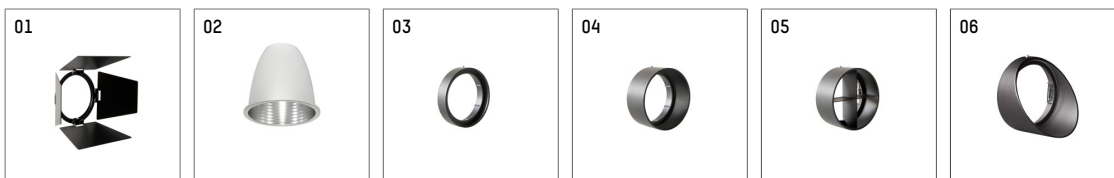

11217214 906-GA | silver

gin.o 1

spotlight

LED COB | 10 W 4000 K

- spotlight gin.o 1
- with 3 circuit universal adapter (Global)
- for Hoffmeister control.x tracks
- circuit selection is possible while adapter is inserted into the track
- passive thermo management
- with LED COB 1000 lm
- colour temperature: 4000 K
- colour rendering index: CRI >90
- L90 / B10 (50.000h)
- SDCM < 2
- net luminous flux: 890 lm
- total load: 10 W
- luminous efficacy: 89,0 lm/W
- rotationsymmetrical light distribution, flood
- reflector of aluminium, silver anodised
- LED power unit integrated in adapter, electronic (POTI)
- amplitude dimming
- adapter with integrated potentiometer
- dimming range: 100-1 %
- housing of die cast aluminium
- adapter of fibreglass reinforced thermoplastic
- color-, protection- and conversionfilters are available as accessory
- length: 191 mm, height: 153 mm
- rotatable 360°, 90° tiltable
- weight: 0,87 kg
- protection rating: IP20
- protection class I
- 5 years Hoffmeister warranty
- Made in Germany
- maximum ambient temperature: 35 ° C
- certificates: manufactured according to DIN VDE 0711 / EN 60598, CE
- colour: silver
- 11217214 906-GA

Additional optional accessory components

description accessory general	dimensions in mm	item number	pic.-No.
soft.shape lens for spotlights gin.a and gin.o size 1	∅: 54	104227	01
sculpture lens for spotlights gin.a and gin.o size 1	∅: 54	103428	02
prismatic glass for spotlights gin.a and gin.o size 1	∅: 54	104914	03
honeycomb louver for spotlights gin.a and gin.o size 1		103416	04
soft.spot lens for spotlights gin.a and gin.o size 1	∅: 54	103429	01