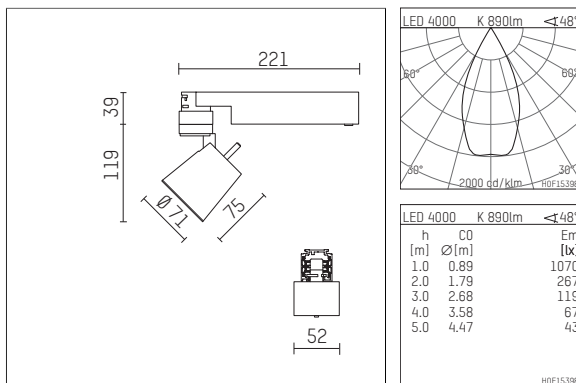

112 172 14 906 | silver

gin.o 1

spotlight

LED COB | 10 W 4000 K

- spotlight gin.o 1
- with 3 circuit universal adapter
- for Hoffmeister control.x tracks
- circuit selection is possible while adapter is inserted into the track
- passive thermo management
- with LED COB 1000 lm
- colour temperature: 4000 K
- colour rendering index: CRI >90
- L90 / B10 (50.000h)
- SDCM < 2
- net luminous flux: 890 lm
- total load: 10 W
- luminous efficacy: 89,0 lm/W
- rotationsymmetrical light distribution, flood
- reflector of aluminium, silver anodised
- LED power unit integrated in adapter, electronic (POTI)
- amplitude dimming
- adapter with integrated potentiometer
- dimming range: 100-1 %
- housing of die cast aluminium
- adapter of fibreglass reinforced thermoplastic
- color-, protection- and conversionfilters are available as accessory
- length: 221 mm, width: 52 mm, height: 158 mm
- rotatable 360°, 90° tiltable
- weight: 0,87 kg
- protection rating: IP20
- protection class I
- 5 years Hoffmeister warranty
- Made in Germany
- maximum ambient temperature: 35 ° C
- certificates: manufactured according to DIN VDE 0711 / EN 60598, CE
- colour: silver
- 112 172 14 906

Additional optional accessory components

description accessory general	dimensions in mm	item number	pic.-No.
soft.shape lens for spotlights gin.a and gin.o size 1	∅: 54	104227	01
sculpture lens for spotlights gin.a and gin.o size 1	∅: 54	103428	02
prismatic glass for spotlights gin.a and gin.o size 1	∅: 54	104914	03
honeycomb louver for spotlights gin.a and gin.o size 1		103416	04
soft.spot lens for spotlights gin.a and gin.o size 1	∅: 54	103429	01