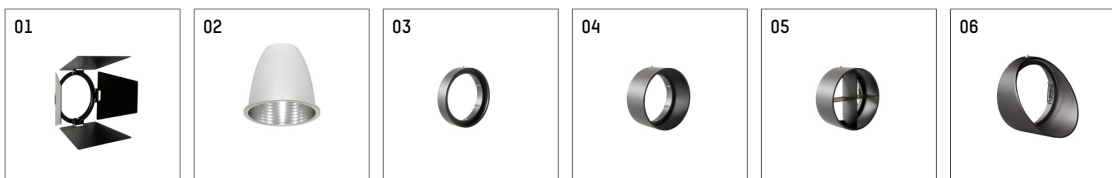

112 172 14 906 | silver

gin.o 1

spotlight

LED COB | 10 W 4000 K

- spotlight gin.o 1
- with 3 circuit universal adapter
- for Hoffmeister control.x tracks
- circuit selection is possible while adapter is inserted into the track
- passive thermo management
- with LED COB 1000 lm
- colour temperature: 4000 K
- colour rendering index: CRI >90
- L90 / B10 (50.000h)
- SDCM < 2
- net luminous flux: 890 lm
- total load: 10 W
- luminous efficacy: 89,0 lm/W
- rotationsymmetrical light distribution, flood
- reflector of aluminium, silver anodised
- LED power unit integrated in adapter, electronic (POTI)
- amplitude dimming
- adapter with integrated potentiometer
- dimming range: 100-1 %
- housing of die cast aluminium
- adapter of fibreglass reinforced thermoplastic
- color-, protection- and conversionfilters are available as accessory
- length: 221 mm, width: 52 mm, height: 158 mm
- rotatable 360°, 90° tiltable
- weight: 0,87 kg
- protection rating: IP20
- protection class I
- 5 years Hoffmeister warranty
- Made in Germany
- maximum ambient temperature: 35 ° C
- certificates: manufactured according to DIN VDE 0711 / EN 60598, CE
- colour: silver
- 112 172 14 906

Additional optional accessory components

description accessory general	dimensions in mm	item number	pic.-No.
soft.shape lens for spotlights gin.a and gin.o size 1	∅: 54	104227	01
sculpture lens for spotlights gin.a and gin.o size 1	∅: 54	103428	02
prismatic glass for spotlights gin.a and gin.o size 1	∅: 54	104914	03
honeycomb louver for spotlights gin.a and gin.o size 1		103416	04
soft.spot lens for spotlights gin.a and gin.o size 1	∅: 54	103429	01