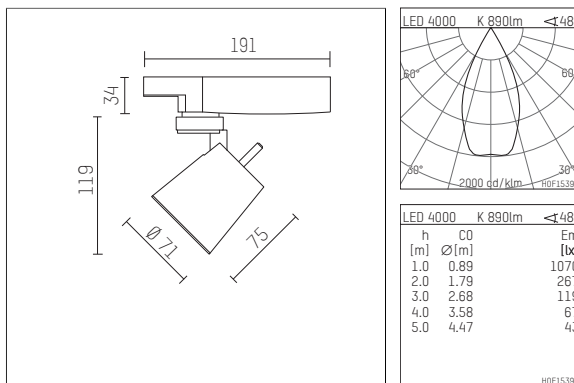

11217214 910-GA | white

gin.o 1
spotlight
LED COB | 10 W 4000 K

h	CO	Em
[m]	Ø[m]	[lx]
1.0	0.89	1070
2.0	1.79	267
3.0	2.68	119
4.0	3.58	67
5.0	4.47	43

- spotlight gin.o 1
- with 3 circuit universal adapter (Global)
- for Hoffmeister control.x tracks
- circuit selection is possible while adapter is inserted into the track
- passive thermo management
- with LED COB 1000 lm
- colour temperature: 4000 K
- colour rendering index: CRI >90
- L90 / B10 (50.000h)
- SDCM < 2
- net luminous flux: 890 lm
- total load: 10 W
- luminous efficacy: 89,0 lm/W
- rotationsymmetrical light distribution, flood
- reflector of aluminium, silver anodised
- LED power unit integrated in adapter, electronic (POTI)
- amplitude dimming
- adapter with integrated potentiometer
- dimming range: 100-1 %
- housing of die cast aluminium
- adapter of fibreglass reinforced thermoplastic
- color-, protection- and conversionfilters are available as accessory
- length: 191 mm, height: 153 mm
- rotatable 360°, 90° tiltable
- weight: 0,87 kg
- protection rating: IP20
- protection class I
- 5 years Hoffmeister warranty
- Made in Germany
- maximum ambient temperature: 35 ° C
- certificates: manufactured according to DIN VDE 0711 / EN 60598, CE
- colour: white (RAL9016)
- 11217214 910-GA

Additional optional accessory components

description accessory general	dimensions in mm	item number	pic.-No.
soft.shape lens for spotlights gin.a and gin.o size 1	Ø: 54	104227	01
sculpture lens for spotlights gin.a and gin.o size 1	Ø: 54	103428	02
prismatic glass for spotlights gin.a and gin.o size 1	Ø: 54	104914	03
honeycomb louver for spotlights gin.a and gin.o size 1		103416	04
soft.spot lens for spotlights gin.a and gin.o size 1	Ø: 54	103429	01