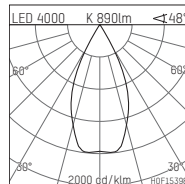

11217214 910-GA | white

gin.o 1
spotlight
LED COB | 10 W 4000 K

h	CO	Em
[m]	Ø[m]	[lx]
1.0	0.89	1070
2.0	1.79	267
3.0	2.68	119
4.0	3.58	67
5.0	4.47	43

- spotlight gin.o 1
- with 3 circuit universal adapter (Global)
- for Hoffmeister control.x tracks
- circuit selection is possible while adapter is inserted into the track
- passive thermo management
- with LED COB 1000 lm
- colour temperature: 4000 K
- colour rendering index: CRI >90
- L90 / B10 (50.000h)
- SDCM < 2
- net luminous flux: 890 lm
- total load: 10 W
- luminous efficacy: 89,0 lm/W
- rotationsymmetrical light distribution, flood
- reflector of aluminium, silver anodised
- LED power unit integrated in adapter, electronic (POTI)
- amplitude dimming
- adapter with integrated potentiometer
- dimming range: 100-1 %
- housing of die cast aluminium
- adapter of fibreglass reinforced thermoplastic
- color-, protection- and conversionfilters are available as accessory
- length: 191 mm, height: 153 mm
- rotatable 360°, 90° tiltable
- weight: 0,87 kg
- protection rating: IP20
- protection class I
- 5 years Hoffmeister warranty
- Made in Germany
- maximum ambient temperature: 35 ° C
- certificates: manufactured according to DIN VDE 0711 / EN 60598, CE
- colour: white (RAL9016)
- 11217214 910-GA