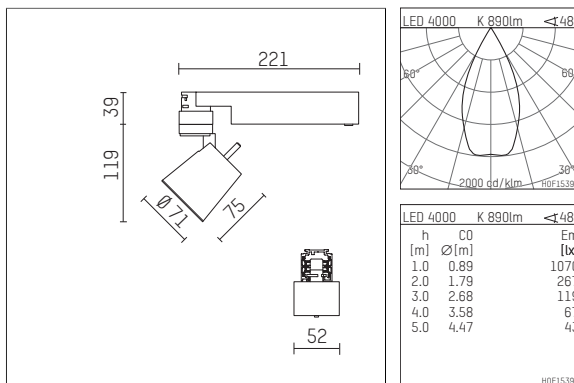

112 172 14 910 | white

gin.o 1

spotlight

LED COB | 10 W 4000 K

- spotlight gin.o 1
- with 3 circuit universal adapter
- for Hoffmeister control.x tracks
- circuit selection is possible while adapter is inserted into the track
- passive thermo management
- with LED COB 1000 lm
- colour temperature: 4000 K
- colour rendering index: CRI >90
- L90 / B10 (50.000h)
- SDCM < 2
- net luminous flux: 890 lm
- total load: 10 W
- luminous efficacy: 89,0 lm/W
- rotationsymmetrical light distribution, flood
- reflector of aluminium, silver anodised
- LED power unit integrated in adapter, electronic (POTI)
- amplitude dimming
- adapter with integrated potentiometer
- dimming range: 100-1 %
- housing of die cast aluminium
- adapter of fibreglass reinforced thermoplastic
- color-, protection- and conversionfilters are available as accessory
- length: 221 mm, width: 52 mm, height: 158 mm
- rotatable 360°, 90° tiltable
- weight: 0,87 kg
- protection rating: IP20
- protection class I
- 5 years Hoffmeister warranty
- Made in Germany
- maximum ambient temperature: 35 ° C
- certificates: manufactured according to DIN VDE 0711 / EN 60598, CE
- colour: white (RAL9016)
- 112 172 14 910

Additional optional accessory components

description accessory general	dimensions in mm	item number	pic.-No.
soft.shape lens for spotlights gin.a and gin.o size 1	∅: 54	104227	01
sculpture lens for spotlights gin.a and gin.o size 1	∅: 54	103428	02
prismatic glass for spotlights gin.a and gin.o size 1	∅: 54	104914	03
honeycomb louver for spotlights gin.a and gin.o size 1		103416	04
soft.spot lens for spotlights gin.a and gin.o size 1	∅: 54	103429	01