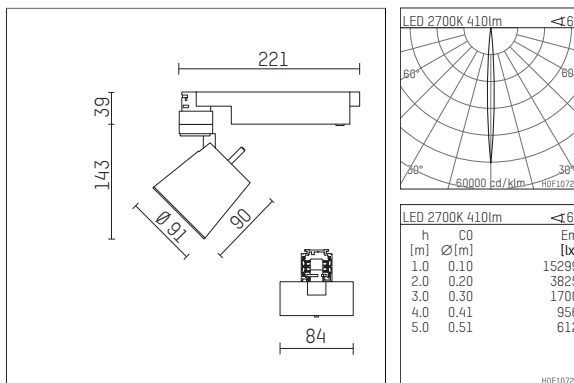

112 231 02 721 D | black

gin.o 2
spotlight
LED | 9 W 2700 K

- spotlight gin.o 2
- with 3 circuit DALI adapter
- for Hoffmeister control.x tracks
- circuit selection is possible while adapter is inserted into the track
- passive thermo management
- with LED 480 lm
- colour temperature: 2700 K
- colour rendering index: CRI >90
- L90 / B10 (50.000h)
- SDCM < 2
- net luminous flux: 410 lm
- total load: 9 W
- luminous efficacy: 45,6 lm/W
- rotationsymmetrical light distribution, narrow spot
- beam angle: 5°
- LED power unit integrated in adapter, electronic (DALI), 110-240 V, 50/60 Hz
- amplitude dimming
- dimming range: 100-0,1 %
- housing of die cast aluminium
- adapter of fibreglass reinforced thermoplastic
- safety glass, clear
- length: 221 mm, width: 84 mm, height: 182 mm
- rotatable 360°, 90° tiltable
- weight: 0 kg
- protection rating: IP20
- protection class I
- 5 years Hoffmeister warranty
- Made in Germany
- maximum ambient temperature: 35 °C
- certificates: manufactured according to DIN VDE 0711 / EN 60598, CE
- colour: black
- 112 231 02 721 D

Additional optional accessory components

description accessory general	dimensions in mm	item number	pic.-No.
soft.shape lens for spotlights gin.a, gin.o and lo.nely size 2	Ø: 74	104228	01
soft.spot lens for spotlights gin.a, gin.o and lo.nely size 2	Ø: 74	103461	01
sculpture lens for spotlights gin.a, gin.o and lo.nely size 2	Ø: 74	103460	02
prismatic glass for spotlights gin.a, gin.o and lo.nely size 2	Ø: 74	104915	03
honeycomb louver for spotlights gin.a, gin.o and lo.nely size 2		103448	04
Dichroitic conversion filter daylight filter, conversion from 3000K to 5000K for spotlights gin.a, gin.o and lo.nely size 2	Ø: 74	103459	05
Dichroitic conversion filter neutral filter, conversion from 3000K to 4000K for spotlights gin.a, gin.o and lo.nely size 2	Ø: 74	103458	06
Dichroitic conversion filter warm tone filter, conversion from 3000K to 2400K for spotlights gin.a, gin.o and lo.nely size 2	Ø: 74	103457	07