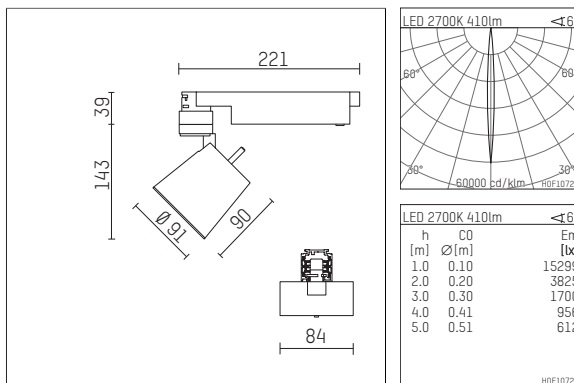

112 231 02 906 D | silver

gin.o 2
spotlight
LED | 9 W 2700 K

- spotlight gin.o 2
- with 3 circuit DALI adapter
- for Hoffmeister control.x tracks
- circuit selection is possible while adapter is inserted into the track
- passive thermo management
- with LED 480 lm
- colour temperature: 2700 K
- colour rendering index: CRI >90
- L90 / B10 (50.000h)
- SDCM < 2
- net luminous flux: 410 lm
- total load: 9 W
- luminous efficacy: 45,6 lm/W
- rotationsymmetrical light distribution, narrow spot
- beam angle: 5°
- LED power unit integrated in adapter, electronic (DALI), 110-240 V, 50/60 Hz
- amplitude dimming
- dimming range: 100-0,1 %
- housing of die cast aluminium
- adapter of fibreglass reinforced thermoplastic
- safety glass, clear
- length: 221 mm, width: 84 mm, height: 182 mm
- rotatable 360°, 90° tiltable
- weight: 0 kg
- protection rating: IP20
- protection class I
- 5 years Hoffmeister warranty
- Made in Germany
- maximum ambient temperature: 35 °C
- certificates: manufactured according to DIN VDE 0711 / EN 60598, CE
- colour: silver
- 112 231 02 906 D

Additional optional accessory components

description accessory general	dimensions in mm	item number	pic.-No.
soft.shape lens for spotlights gin.a, gin.o and lo.nely size 2	Ø: 74	104228	01
soft.spot lens for spotlights gin.a, gin.o and lo.nely size 2	Ø: 74	103461	01
sculpture lens for spotlights gin.a, gin.o and lo.nely size 2	Ø: 74	103460	02
prismatic glass for spotlights gin.a, gin.o and lo.nely size 2	Ø: 74	104915	03
honeycomb louver for spotlights gin.a, gin.o and lo.nely size 2		103448	04
Dichroitic conversion filter daylight filter, conversion from 3000K to 5000K for spotlights gin.a, gin.o and lo.nely size 2	Ø: 74	103459	05
Dichroitic conversion filter neutral filter, conversion from 3000K to 4000K for spotlights gin.a, gin.o and lo.nely size 2	Ø: 74	103458	06
Dichroitic conversion filter warm tone filter, conversion from 3000K to 2400K for spotlights gin.a, gin.o and lo.nely size 2	Ø: 74	103457	07