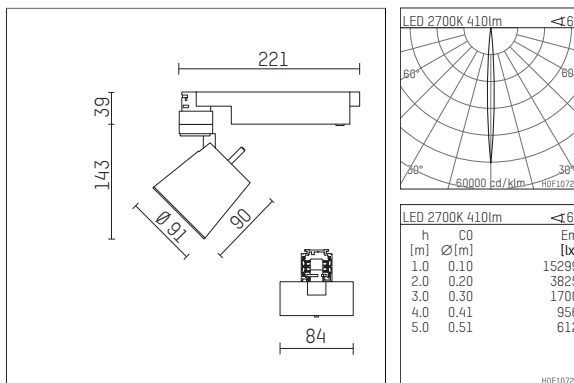

112 231 02 910 D | white

gin.o 2
spotlight
LED | 9 W 2700 K

- spotlight gin.o 2
- with 3 circuit DALI adapter
- for Hoffmeister control.x tracks
- circuit selection is possible while adapter is inserted into the track
- passive thermo management
- with LED 480 lm
- colour temperature: 2700 K
- colour rendering index: CRI >90
- L90 / B10 (50.000h)
- SDCM < 2
- net luminous flux: 410 lm
- total load: 9 W
- luminous efficacy: 45,6 lm/W
- rotationsymmetrical light distribution, narrow spot
- beam angle: 5 °
- LED power unit integrated in adapter, electronic (DALI), 110-240 V, 50/60 Hz
- amplitude dimming
- dimming range: 100-0,1 %
- housing of die cast aluminium
- adapter of fibreglass reinforced thermoplastic
- safety glass, clear
- length: 221 mm, width: 84 mm, height: 182 mm
- rotatable 360°, 90° tiltable
- weight: 0 kg
- protection rating: IP20
- protection class I
- 5 years Hoffmeister warranty
- Made in Germany
- maximum ambient temperature: 35 ° C
- certificates: manufactured according to DIN VDE 0711 / EN 60598, CE
- colour: white (RAL9016)
- 112 231 02 910 D

- Overview of accessories on the following page / s

112 231 02 910 D
accessory

Optional accessories

description accessory general	dimensions in mm	item number	pic.-No.
antiglare flaps for spotlights gin.a, gin.o and lo.nely size 2		103438	01
connection ring suitable for attachment of accessories for spotlights gin.a, gin.o and lo.nely size 2		103446	02
tube screen suitable for attachment of accessories for spotlights gin.a, gin.o and lo.nely size 2		103443	03
connection tube with cross louver suitable for attachment of accessories for spotlights gin.a, gin.o and lo.nely size 2		103440	04
visor suitable for attachment of accessories for spotlights gin.a, gin.o and lo.nely size 2		104749	05