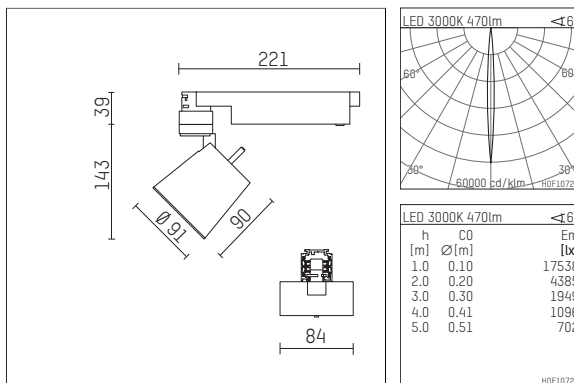

112 231 03 721 D | black

gin.o 2
spotlight
LED | 9 W 3000 K

- spotlight gin.o 2
- with 3 circuit DALI adapter
- for Hoffmeister control.x tracks
- circuit selection is possible while adapter is inserted into the track
- passive thermo management
- with LED 550 lm
- colour temperature: 3000 K
- colour rendering index: CRI >90
- L90 / B10 (50.000h)
- SDCM < 2
- net luminous flux: 470 lm
- total load: 9 W
- luminous efficacy: 52,2 lm/W
- rotationsymmetrical light distribution, narrow spot
- beam angle: 5°
- LED power unit integrated in adapter, electronic (DALI), 110-240 V, 50/60 Hz
- amplitude dimming
- dimming range: 100-0,1 %
- housing of die cast aluminium
- adapter of fibreglass reinforced thermoplastic
- safety glass, clear
- length: 221 mm, width: 84 mm, height: 182 mm
- rotatable 360°, 90° tiltable
- weight: 0 kg
- protection rating: IP20
- protection class I
- 5 years Hoffmeister warranty
- Made in Germany
- maximum ambient temperature: 35 °C
- certificates: manufactured according to DIN VDE 0711 / EN 60598, CE
- colour: black
- 112 231 03 721 D

- Overview of accessories on the following page / s

112 231 03 721 D
accessory

Optional accessories

description accessory general	dimensions in mm	item number	pic.-No.
antiglare flaps for spotlights gin.a, gin.o and lo.nely size 2		103438	01
connection ring suitable for attachment of accessories for spotlights gin.a, gin.o and lo.nely size 2		103447	02
tube screen suitable for attachment of accessories for spotlights gin.a, gin.o and lo.nely size 2		103444	03
connection tube with cross louver suitable for attachment of accessories for spotlights gin.a, gin.o and lo.nely size 2		103441	04
visor suitable for attachment of accessories for spotlights gin.a, gin.o and lo.nely size 2		104750	05