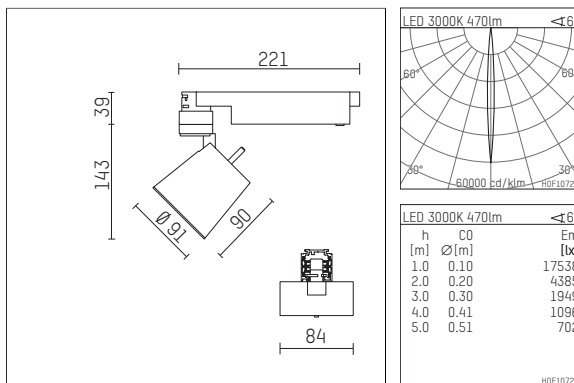

## 112 231 03 906 D | silver

gin.o 2  
spotlight  
LED | 9 W 3000 K

- spotlight gin.o 2
- with 3 circuit DALI adapter
- for Hoffmeister control.x tracks
- circuit selection is possible while adapter is inserted into the track
- passive thermo management
- with LED 550 lm
- colour temperature: 3000 K
- colour rendering index: CRI >90
- L90 / B10 (50.000h)
- SDCM < 2
- net luminous flux: 470 lm
- total load: 9 W
- luminous efficacy: 52,2 lm/W
- rotationsymmetrical light distribution, narrow spot
- beam angle: 5°
- LED power unit integrated in adapter, electronic (DALI), 110-240 V, 50/60 Hz
- amplitude dimming
- dimming range: 100-0,1 %
- housing of die cast aluminium
- adapter of fibreglass reinforced thermoplastic
- safety glass, clear
- length: 221 mm, width: 84 mm, height: 182 mm
- rotatable 360°, 90° tiltable
- weight: 0 kg
- protection rating: IP20
- protection class I
- 5 years Hoffmeister warranty
- Made in Germany
- maximum ambient temperature: 35 °C
- certificates: manufactured according to DIN VDE 0711 / EN 60598, CE
- colour: silver
- 112 231 03 906 D

### Additional optional accessory components

description accessory general	dimensions in mm	item number	pic.-No.
soft.shape lens for spotlights gin.a, gin.o and lo.nely size 2	Ø: 74	104228	01
soft.spot lens for spotlights gin.a, gin.o and lo.nely size 2	Ø: 74	103461	01
sculpture lens for spotlights gin.a, gin.o and lo.nely size 2	Ø: 74	103460	02
prismatic glass for spotlights gin.a, gin.o and lo.nely size 2	Ø: 74	104915	03
honeycomb louver for spotlights gin.a, gin.o and lo.nely size 2		103448	04
Dichroitic conversion filter daylight filter, conversion from 3000K to 5000K for spotlights gin.a, gin.o and lo.nely size 2	Ø: 74	103459	05
Dichroitic conversion filter neutral filter, conversion from 3000K to 4000K for spotlights gin.a, gin.o and lo.nely size 2	Ø: 74	103458	06
Dichroitic conversion filter warm tone filter, conversion from 3000K to 2400K for spotlights gin.a, gin.o and lo.nely size 2	Ø: 74	103457	07