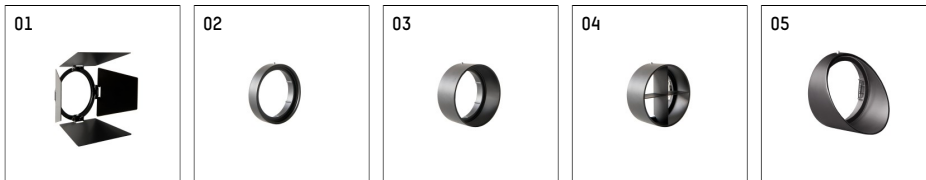

112 231 03 910 D | white

gin.o 2
spotlight
LED | 9 W 3000 K

- spotlight gin.o 2
- with 3 circuit DALI adapter
- for Hoffmeister control.x tracks
- circuit selection is possible while adapter is inserted into the track
- passive thermo management
- with LED 550 lm
- colour temperature: 3000 K
- colour rendering index: CRI >90
- L90 / B10 (50.000h)
- SDCM < 2
- net luminous flux: 470 lm
- total load: 9 W
- luminous efficacy: 52,2 lm/W
- rotationsymmetrical light distribution, narrow spot
- beam angle: 5°
- LED power unit integrated in adapter, electronic (DALI), 110-240 V, 50/60 Hz
- amplitude dimming
- dimming range: 100-0,1 %
- housing of die cast aluminium
- adapter of fibreglass reinforced thermoplastic
- safety glass, clear
- length: 221 mm, width: 84 mm, height: 182 mm
- rotatable 360°, 90° tiltable
- weight: 0 kg
- protection rating: IP20
- protection class I
- 5 years Hoffmeister warranty
- Made in Germany
- maximum ambient temperature: 35 °C
- certificates: manufactured according to DIN VDE 0711 / EN 60598, CE
- colour: white (RAL9016)
- 112 231 03 910 D

Additional optional accessory components

description accessory general	dimensions in mm	item number	pic.-No.
soft.shape lens for spotlights gin.a, gin.o and lo.nely size 2	Ø: 74	104228	01
soft.spot lens for spotlights gin.a, gin.o and lo.nely size 2	Ø: 74	103461	01
sculpture lens for spotlights gin.a, gin.o and lo.nely size 2	Ø: 74	103460	02
prismatic glass for spotlights gin.a, gin.o and lo.nely size 2	Ø: 74	104915	03
honeycomb louver for spotlights gin.a, gin.o and lo.nely size 2		103448	04
Dichroitic conversion filter daylight filter, conversion from 3000K to 5000K for spotlights gin.a, gin.o and lo.nely size 2	Ø: 74	103459	05
Dichroitic conversion filter neutral filter, conversion from 3000K to 4000K for spotlights gin.a, gin.o and lo.nely size 2	Ø: 74	103458	06
Dichroitic conversion filter warm tone filter, conversion from 3000K to 2400K for spotlights gin.a, gin.o and lo.nely size 2	Ø: 74	103457	07