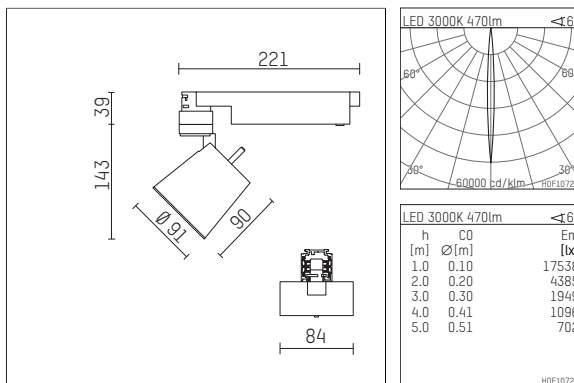

112 231 03 910 D | white

gin.o 2
spotlight
LED | 9 W 3000 K

- spotlight gin.o 2
- with 3 circuit DALI adapter
- for Hoffmeister control.x tracks
- circuit selection is possible while adapter is inserted into the track
- passive thermo management
- with LED 550 lm
- colour temperature: 3000 K
- colour rendering index: CRI >90
- L90 / B10 (50.000h)
- SDCM < 2
- net luminous flux: 470 lm
- total load: 9 W
- luminous efficacy: 52,2 lm/W
- rotationsymmetrical light distribution, narrow spot
- beam angle: 5°
- LED power unit integrated in adapter, electronic (DALI), 110-240 V, 50/60 Hz
- amplitude dimming
- dimming range: 100-0,1 %
- housing of die cast aluminium
- adapter of fibreglass reinforced thermoplastic
- safety glass, clear
- length: 221 mm, width: 84 mm, height: 182 mm
- rotatable 360°, 90° tiltable
- weight: 0 kg
- protection rating: IP20
- protection class I
- 5 years Hoffmeister warranty
- Made in Germany
- maximum ambient temperature: 35 °C
- certificates: manufactured according to DIN VDE 0711 / EN 60598, CE
- colour: white (RAL9016)
- 112 231 03 910 D

Additional optional accessory components

description accessory general	dimensions in mm	item number	pic.-No.
soft.shape lens for spotlights gin.a, gin.o and lo.nely size 2	Ø: 74	104228	01
soft.spot lens for spotlights gin.a, gin.o and lo.nely size 2	Ø: 74	103461	01
sculpture lens for spotlights gin.a, gin.o and lo.nely size 2	Ø: 74	103460	02
prismatic glass for spotlights gin.a, gin.o and lo.nely size 2	Ø: 74	104915	03
honeycomb louver for spotlights gin.a, gin.o and lo.nely size 2		103448	04
Dichroitic conversion filter daylight filter, conversion from 3000K to 5000K for spotlights gin.a, gin.o and lo.nely size 2	Ø: 74	103459	05
Dichroitic conversion filter neutral filter, conversion from 3000K to 4000K for spotlights gin.a, gin.o and lo.nely size 2	Ø: 74	103458	06
Dichroitic conversion filter warm tone filter, conversion from 3000K to 2400K for spotlights gin.a, gin.o and lo.nely size 2	Ø: 74	103457	07