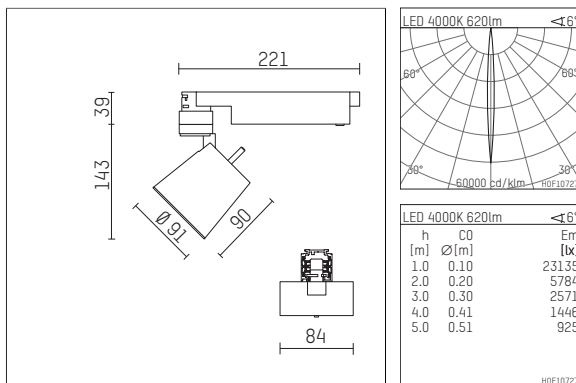

112 231 04 721 D | black

gin.o 2
spotlight
LED | 9 W 4000 K

- spotlight gin.o 2
- with 3 circuit DALI adapter
- for Hoffmeister control.x tracks
- circuit selection is possible while adapter is inserted into the track
- passive thermo management
- with LED 720 lm
- colour temperature: 4000 K
- colour rendering index: CRI >80
- L90 / B10 (50.000h)
- SDCM < 2
- net luminous flux: 620 lm
- total load: 9 W
- luminous efficacy: 68,9 lm/W
- rotationsymmetrical light distribution, narrow spot
- beam angle: 5°
- LED power unit integrated in adapter, electronic (DALI), 110-240 V, 50/60 Hz
- amplitude dimming
- dimming range: 100-0,1 %
- housing of die cast aluminium
- adapter of fibreglass reinforced thermoplastic
- safety glass, clear
- length: 221 mm, width: 84 mm, height: 182 mm
- rotatable 360°, 90° tiltable
- weight: 0 kg
- protection rating: IP20
- protection class I
- 5 years Hoffmeister warranty
- Made in Germany
- maximum ambient temperature: 35 °C
- certificates: manufactured according to DIN VDE 0711 / EN 60598, CE
- colour: black
- 112 231 04 721 D

Additional optional accessory components

description accessory general	dimensions in mm	item number	pic.-No.
soft.shape lens for spotlights gin.a, gin.o and lo.nely size 2	Ø: 74	104228	01
soft.spot lens for spotlights gin.a, gin.o and lo.nely size 2	Ø: 74	103461	01
sculpture lens for spotlights gin.a, gin.o and lo.nely size 2	Ø: 74	103460	02
prismatic glass for spotlights gin.a, gin.o and lo.nely size 2	Ø: 74	104915	03
honeycomb louver for spotlights gin.a, gin.o and lo.nely size 2		103448	04
Dichroitic conversion filter daylight filter, conversion from 3000K to 5000K for spotlights gin.a, gin.o and lo.nely size 2	Ø: 74	103459	05
Dichroitic conversion filter neutral filter, conversion from 3000K to 4000K for spotlights gin.a, gin.o and lo.nely size 2	Ø: 74	103458	06
Dichroitic conversion filter warm tone filter, conversion from 3000K to 2400K for spotlights gin.a, gin.o and lo.nely size 2	Ø: 74	103457	07