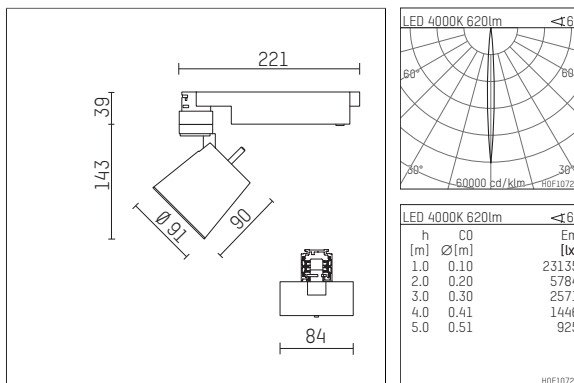

112 231 04 906 D | silver

gin.o 2
spotlight
LED | 9 W 4000 K

- spotlight gin.o 2
- with 3 circuit DALI adapter
- for Hoffmeister control.x tracks
- circuit selection is possible while adapter is inserted into the track
- passive thermo management
- with LED 720 lm
- colour temperature: 4000 K
- colour rendering index: CRI >80
- L90 / B10 (50.000h)
- SDCM < 2
- net luminous flux: 620 lm
- total load: 9 W
- luminous efficacy: 68,9 lm/W
- rotationsymmetrical light distribution, narrow spot
- beam angle: 5°
- LED power unit integrated in adapter, electronic (DALI), 110-240 V, 50/60 Hz
- amplitude dimming
- dimming range: 100-0,1 %
- housing of die cast aluminium
- adapter of fibreglass reinforced thermoplastic
- safety glass, clear
- length: 221 mm, width: 84 mm, height: 182 mm
- rotatable 360°, 90° tiltable
- weight: 0 kg
- protection rating: IP20
- protection class I
- 5 years Hoffmeister warranty
- Made in Germany
- maximum ambient temperature: 35 °C
- certificates: manufactured according to DIN VDE 0711 / EN 60598, CE
- colour: silver
- 112 231 04 906 D

Additional optional accessory components

description accessory general	dimensions in mm	item number	pic.-No.
soft.shape lens for spotlights gin.a, gin.o and lo.nely size 2	Ø: 74	104228	01
soft.spot lens for spotlights gin.a, gin.o and lo.nely size 2	Ø: 74	103461	01
sculpture lens for spotlights gin.a, gin.o and lo.nely size 2	Ø: 74	103460	02
prismatic glass for spotlights gin.a, gin.o and lo.nely size 2	Ø: 74	104915	03
honeycomb louver for spotlights gin.a, gin.o and lo.nely size 2		103448	04
Dichroitic conversion filter daylight filter, conversion from 3000K to 5000K for spotlights gin.a, gin.o and lo.nely size 2	Ø: 74	103459	05
Dichroitic conversion filter neutral filter, conversion from 3000K to 4000K for spotlights gin.a, gin.o and lo.nely size 2	Ø: 74	103458	06
Dichroitic conversion filter warm tone filter, conversion from 3000K to 2400K for spotlights gin.a, gin.o and lo.nely size 2	Ø: 74	103457	07