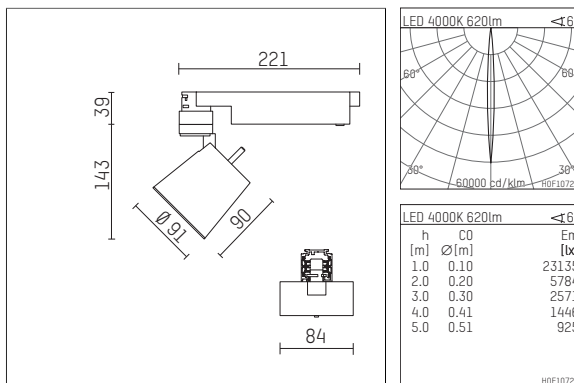

112 231 04 910 D | white

gin.o 2
spotlight
LED | 9 W 4000 K

- spotlight gin.o 2
- with 3 circuit DALI adapter
- for Hoffmeister control.x tracks
- circuit selection is possible while adapter is inserted into the track
- passive thermo management
- with LED 720 lm
- colour temperature: 4000 K
- colour rendering index: CRI >80
- L90 / B10 (50.000h)
- SDCM < 2
- net luminous flux: 620 lm
- total load: 9 W
- luminous efficacy: 68,9 lm/W
- rotationsymmetrical light distribution, narrow spot
- beam angle: 5°
- LED power unit integrated in adapter, electronic (DALI), 110-240 V, 50/60 Hz
- amplitude dimming
- dimming range: 100-0,1 %
- housing of die cast aluminium
- adapter of fibreglass reinforced thermoplastic
- safety glass, clear
- length: 221 mm, width: 84 mm, height: 182 mm
- rotatable 360°, 90° tiltable
- weight: 0 kg
- protection rating: IP20
- protection class I
- 5 years Hoffmeister warranty
- Made in Germany
- maximum ambient temperature: 35 °C
- certificates: manufactured according to DIN VDE 0711 / EN 60598, CE
- colour: white (RAL9016)
- 112 231 04 910 D

Additional optional accessory components

description accessory general	dimensions in mm	item number	pic.-No.
soft.shape lens for spotlights gin.a, gin.o and lo.nely size 2	Ø: 74	104228	01
soft.spot lens for spotlights gin.a, gin.o and lo.nely size 2	Ø: 74	103461	01
sculpture lens for spotlights gin.a, gin.o and lo.nely size 2	Ø: 74	103460	02
prismatic glass for spotlights gin.a, gin.o and lo.nely size 2	Ø: 74	104915	03
honeycomb louver for spotlights gin.a, gin.o and lo.nely size 2		103448	04
Dichroitic conversion filter daylight filter, conversion from 3000K to 5000K for spotlights gin.a, gin.o and lo.nely size 2	Ø: 74	103459	05
Dichroitic conversion filter neutral filter, conversion from 3000K to 4000K for spotlights gin.a, gin.o and lo.nely size 2	Ø: 74	103458	06
Dichroitic conversion filter warm tone filter, conversion from 3000K to 2400K for spotlights gin.a, gin.o and lo.nely size 2	Ø: 74	103457	07