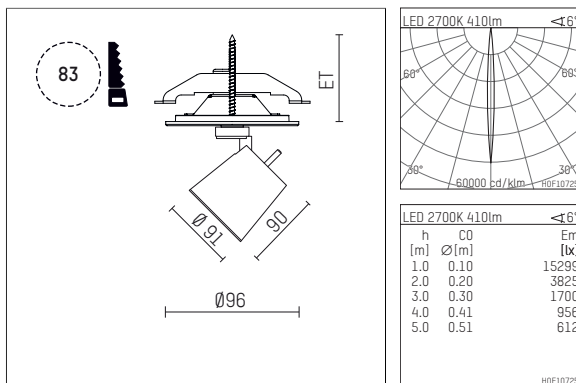

11223112 721-PA | black

gin.o 2
spotlight
LED | 9 W 2700 K

- spotlight gin.o 2
- with recessed mounting plate
- for recessed installation into wall or ceiling
- passive thermo management
- with LED 480 lm
- colour temperature: 2700 K
- colour rendering index: CRI >90
- L90 / B10 (50.000h)
- SDCM < 2
- net luminous flux: 410 lm
- total load: 9 W
- luminous efficacy: 45,6 lm/W
- rotationsymmetrical light distribution, narrow spot
- beam angle: 5 °
- with external LED power unit, electronic, 220-240 V, 0/50/60 Hz
- power supply: supply cord with plug connection 2x5x2,5 mm², length: 360 mm
- suitable for through wiring
- housing of die cast aluminium
- safety glass, clear
- ceiling plate of die cast aluminium
- diameter: 96 mm, recessing diameter: 83 mm
- recessing depth: 63 mm, ceiling thickness: 1-45 mm
- rotatable 360°, 90° tiltable
- weight: 1,21 kg
- 5 years Hoffmeister warranty
- Made in Germany
- maximum ambient temperature: 35 ° C
- certificates: manufactured according to DIN VDE 0711 / EN 60598, CE
- colour: black
- 11223112 721-PA

Additional optional accessory components

description accessory general	dimensions in mm	item number	pic.-No.
soft.shape lens for spotlights gin.a, gin.o and lo.nely size 2	∅: 74	104228	01
soft.spot lens for spotlights gin.a, gin.o and lo.nely size 2	∅: 74	103461	01
sculpture lens for spotlights gin.a, gin.o and lo.nely size 2	∅: 74	103460	02
prismatic glass for spotlights gin.a, gin.o and lo.nely size 2	∅: 74	104915	03
honeycomb louver for spotlights gin.a, gin.o and lo.nely size 2		103448	04
Dichroitic conversion filter daylight filter, conversion from 3000K to 5000K for spotlights gin.a, gin.o and lo.nely size 2	∅: 74	103459	05
Dichroitic conversion filter neutral filter, conversion from 3000K to 4000K for spotlights gin.a, gin.o and lo.nely size 2	∅: 74	103458	06
Dichroitic conversion filter warm tone filter, conversion from 3000K to 2400K for spotlights gin.a, gin.o and lo.nely size 2	∅: 74	103457	07