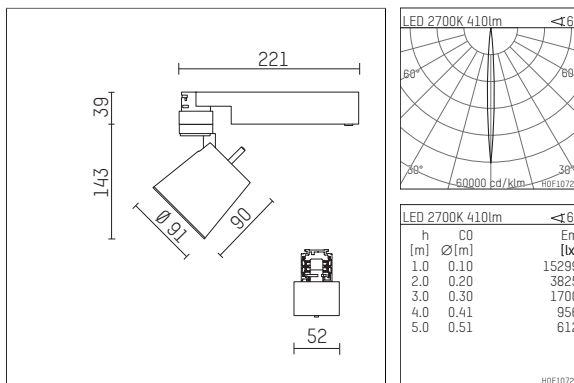

112 231 12 721 | black

gin.o 2
spotlight
LED | 9 W 2700 K

- spotlight gin.o 2
- with 3 circuit universal adapter
- for Hoffmeister control.x tracks
- circuit selection is possible while adapter is inserted into the track
- passive thermo management
- with LED 480 lm
- colour temperature: 2700 K
- colour rendering index: CRI >90
- L90 / B10 (50.000h)
- SDCM < 2
- net luminous flux: 410 lm
- total load: 9 W
- luminous efficacy: 45,6 lm/W
- rotationsymmetrical light distribution, narrow spot
- beam angle: 5°
- LED power unit integrated in adapter, electronic (POTI), 220-240 V, 0/50/60 Hz
- amplitude dimming
- adapter with integrated potentiometer
- dimming range: 100-0,1 %
- housing of die cast aluminium
- adapter of fibreglass reinforced thermoplastic
- safety glass, clear
- length: 221 mm, width: 52 mm, height: 182 mm
- rotatable 360°, 90° tilttable
- weight: 0 kg
- protection rating: IP20
- protection class I
- 5 years Hoffmeister warranty
- Made in Germany
- maximum ambient temperature: 35 °C
- certificates: manufactured according to DIN VDE 0711 / EN 60598, CE
- colour: black
- 112 231 12 721