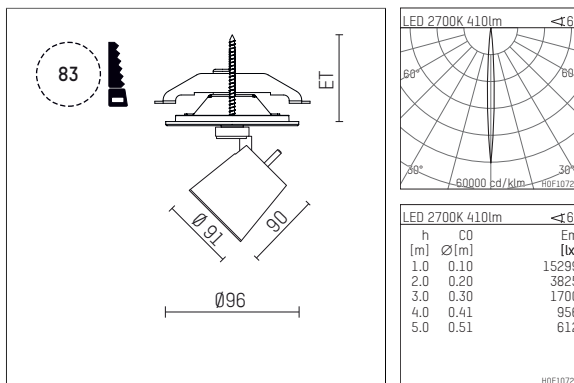

11223112 906-PA | silver

gin.o 2
spotlight
LED | 9 W 2700 K

- spotlight gin.o 2
- with recessed mounting plate
- for recessed installation into wall or ceiling
- passive thermo management
- with LED 480 lm
- colour temperature: 2700 K
- colour rendering index: CRI >90
- L90 / B10 (50.000h)
- SDCM < 2
- net luminous flux: 410 lm
- total load: 9 W
- luminous efficacy: 45,6 lm/W
- rotationsymmetrical light distribution, narrow spot
- beam angle: 5 °
- with external LED power unit, electronic, 220-240 V, 0/50/60 Hz
- power supply: supply cord with plug connection 2x5x2,5 mm², length: 360 mm
- suitable for through wiring
- housing of die cast aluminium
- safety glass, clear
- ceiling plate of die cast aluminium
- diameter: 96 mm, recessing diameter: 83 mm
- recessing depth: 63 mm, ceiling thickness: 1-45 mm
- rotatable 360°, 90° tiltable
- weight: 1,21 kg
- 5 years Hoffmeister warranty
- Made in Germany
- maximum ambient temperature: 35 ° C
- certificates: manufactured according to DIN VDE 0711 / EN 60598, CE
- colour: silver
- 11223112 906-PA

Additional optional accessory components

description accessory general	dimensions in mm	item number	pic.-No.
soft.shape lens for spotlights gin.a, gin.o and lo.nely size 2	Ø: 74	104228	01
soft.spot lens for spotlights gin.a, gin.o and lo.nely size 2	Ø: 74	103461	01
sculpture lens for spotlights gin.a, gin.o and lo.nely size 2	Ø: 74	103460	02
prismatic glass for spotlights gin.a, gin.o and lo.nely size 2	Ø: 74	104915	03
honeycomb louver for spotlights gin.a, gin.o and lo.nely size 2		103448	04
Dichroitic conversion filter daylight filter, conversion from 3000K to 5000K for spotlights gin.a, gin.o and lo.nely size 2	Ø: 74	103459	05
Dichroitic conversion filter neutral filter, conversion from 3000K to 4000K for spotlights gin.a, gin.o and lo.nely size 2	Ø: 74	103458	06
Dichroitic conversion filter warm tone filter, conversion from 3000K to 2400K for spotlights gin.a, gin.o and lo.nely size 2	Ø: 74	103457	07