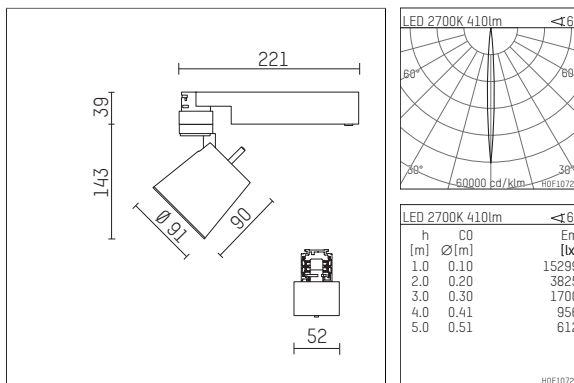

112 231 12 906 | silver

gin.o 2
spotlight
LED | 9 W 2700 K

- spotlight gin.o 2
- with 3 circuit universal adapter
- for Hoffmeister control.x tracks
- circuit selection is possible while adapter is inserted into the track
- passive thermo management
- with LED 480 lm
- colour temperature: 2700 K
- colour rendering index: CRI >90
- L90 / B10 (50.000h)
- SDCM < 2
- net luminous flux: 410 lm
- total load: 9 W
- luminous efficacy: 45,6 lm/W
- rotationsymmetrical light distribution, narrow spot
- beam angle: 5 °
- LED power unit integrated in adapter, electronic (POTI), 220-240 V, 0/50/60 Hz
- amplitude dimming
- adapter with integrated potentiometer
- dimming range: 100-0,1 %
- housing of die cast aluminium
- adapter of fibreglass reinforced thermoplastic
- safety glass, clear
- length: 221 mm, width: 52 mm, height: 182 mm
- rotatable 360°, 90° tiltable
- weight: 0 kg
- protection rating: IP20
- protection class I
- 5 years Hoffmeister warranty
- Made in Germany
- maximum ambient temperature: 35 ° C
- certificates: manufactured according to DIN VDE 0711 / EN 60598, CE
- colour: silver
- 112 231 12 906

- Overview of accessories on the following page / s

112 231 12 906

accessory

Optional accessories

description accessory general	dimensions in mm	item number	pic.-No.
antiglare flaps for spotlights gin.a, gin.o and lo.nely size 2		103438	01
connection ring suitable for attachment of accessories for spotlights gin.a, gin.o and lo.nely size 2		103445	02
tube screen suitable for attachment of accessories for spotlights gin.a, gin.o and lo.nely size 2		103442	03
connection tube with cross louver suitable for attachment of accessories for spotlights gin.a, gin.o and lo.nely size 2		103439	04
visor suitable for attachment of accessories for spotlights gin.a, gin.o and lo.nely size 2		104748	05