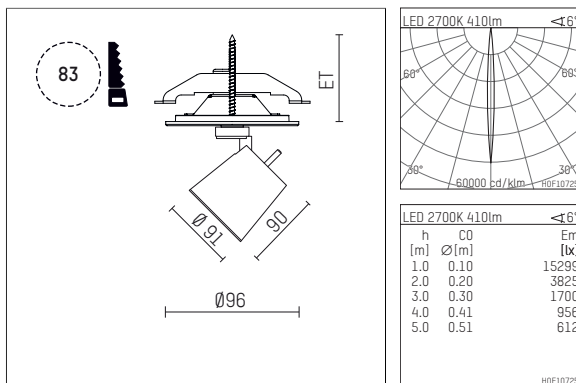

11223112 910-PA | white

gin.o 2
spotlight
LED | 9 W 2700 K

- spotlight gin.o 2
- with recessed mounting plate
- for recessed installation into wall or ceiling
- passive thermo management
- with LED 480 lm
- colour temperature: 2700 K
- colour rendering index: CRI >90
- L90 / B10 (50.000h)
- SDCM < 2
- net luminous flux: 410 lm
- total load: 9 W
- luminous efficacy: 45,6 lm/W
- rotationsymmetrical light distribution, narrow spot
- beam angle: 5 °
- with external LED power unit, electronic, 220-240 V, 0/50/60 Hz
- power supply: supply cord with plug connection 2x5x2,5 mm², length: 360 mm
- suitable for through wiring
- housing of die cast aluminium
- safety glass, clear
- ceiling plate of die cast aluminium
- diameter: 96 mm, recessing diameter: 83 mm
- recessing depth: 63 mm, ceiling thickness: 1-45 mm
- rotatable 360°, 90° tiltable
- weight: 1,21 kg
- 5 years Hoffmeister warranty
- Made in Germany
- maximum ambient temperature: 35 ° C
- certificates: manufactured according to DIN VDE 0711 / EN 60598, CE
- colour: white (RAL9016)
- 11223112 910-PA

Additional optional accessory components

description accessory general	dimensions in mm	item number	pic.-No.
soft.shape lens for spotlights gin.a, gin.o and lo.nely size 2	Ø: 74	104228	01
soft.spot lens for spotlights gin.a, gin.o and lo.nely size 2	Ø: 74	103461	01
sculpture lens for spotlights gin.a, gin.o and lo.nely size 2	Ø: 74	103460	02
prismatic glass for spotlights gin.a, gin.o and lo.nely size 2	Ø: 74	104915	03
honeycomb louver for spotlights gin.a, gin.o and lo.nely size 2		103448	04
Dichroitic conversion filter daylight filter, conversion from 3000K to 5000K for spotlights gin.a, gin.o and lo.nely size 2	Ø: 74	103459	05
Dichroitic conversion filter neutral filter, conversion from 3000K to 4000K for spotlights gin.a, gin.o and lo.nely size 2	Ø: 74	103458	06
Dichroitic conversion filter warm tone filter, conversion from 3000K to 2400K for spotlights gin.a, gin.o and lo.nely size 2	Ø: 74	103457	07