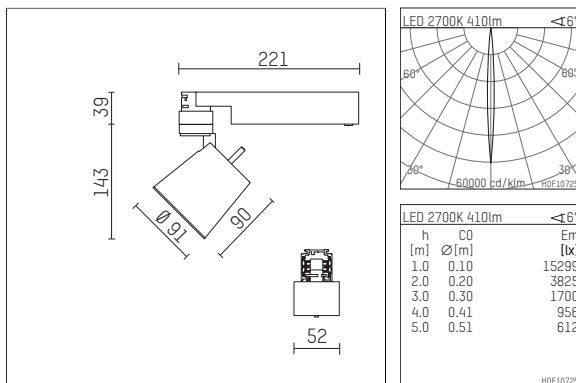

112 231 12 910 | white

gin.o 2
spotlight
LED | 9 W 2700 K

- spotlight gin.o 2
- with 3 circuit universal adapter
- for Hoffmeister control.x tracks
- circuit selection is possible while adapter is inserted into the track
- passive thermo management
- with LED 480 lm
- colour temperature: 2700 K
- colour rendering index: CRI >90
- L90 / B10 (50.000h)
- SDCM < 2
- net luminous flux: 410 lm
- total load: 9 W
- luminous efficacy: 45,6 lm/W
- rotationsymmetrical light distribution, narrow spot
- beam angle: 5°
- LED power unit integrated in adapter, electronic (POTI), 220-240 V, 0/50/60 Hz
- amplitude dimming
- adapter with integrated potentiometer
- dimming range: 100-0,1 %
- housing of die cast aluminium
- adapter of fibreglass reinforced thermoplastic
- safety glass, clear
- length: 221 mm, width: 52 mm, height: 182 mm
- rotatable 360°, 90° tiltable
- weight: 0 kg
- protection rating: IP20
- protection class I
- 5 years Hoffmeister warranty
- Made in Germany
- maximum ambient temperature: 35 °C
- certificates: manufactured according to DIN VDE 0711 / EN 60598, CE
- colour: white (RAL9016)
- 112 231 12 910

- Overview of accessories on the following page / s

112 231 12 910

accessory

Optional accessories

description accessory general	dimensions in mm	item number	pic.-No.
antiglare flaps for spotlights gin.a, gin.o and lo.nely size 2		103438	01
connection ring suitable for attachment of accessories for spotlights gin.a, gin.o and lo.nely size 2		103446	02
tube screen suitable for attachment of accessories for spotlights gin.a, gin.o and lo.nely size 2		103443	03
connection tube with cross louver suitable for attachment of accessories for spotlights gin.a, gin.o and lo.nely size 2		103440	04
visor suitable for attachment of accessories for spotlights gin.a, gin.o and lo.nely size 2		104749	05