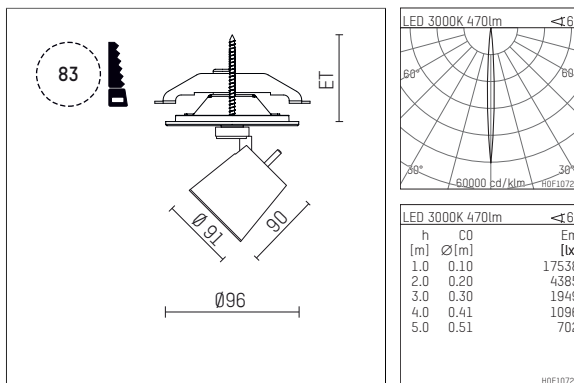

11223113 721-PA | black

gin.o 2
spotlight
LED | 9 W 3000 K

- spotlight gin.o 2
- with recessed mounting plate
- for recessed installation into wall or ceiling
- passive thermo management
- with LED 550 lm
- colour temperature: 3000 K
- colour rendering index: CRI >90
- L90 / B10 (50.000h)
- SDCM < 2
- net luminous flux: 470 lm
- total load: 9 W
- luminous efficacy: 52,2 lm/W
- rotationsymmetrical light distribution, narrow spot
- beam angle: 5 °
- with external LED power unit, electronic, 220-240 V, 0/50/60 Hz
- power supply: supply cord with plug connection 2x5x2,5 mm², length: 360 mm
- suitable for through wiring
- housing of die cast aluminium
- safety glass, clear
- ceiling plate of die cast aluminium
- diameter: 96 mm, recessing diameter: 83 mm
- recessing depth: 63 mm, ceiling thickness: 1-45 mm
- rotatable 360°, 90° tiltable
- weight: 1,21 kg
- protection rating: IP20
- protection class I
- 5 years Hoffmeister warranty
- Made in Germany
- maximum ambient temperature: 35 ° C
- certificates: manufactured according to DIN VDE 0711 / EN 60598, CE
- colour: black
- 11223113 721-PA