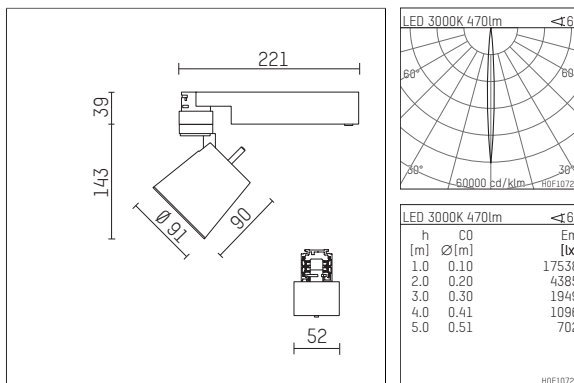

112 231 13 721 | black

gin.o 2
spotlight
LED | 9 W 3000 K

- spotlight gin.o 2
- with 3 circuit universal adapter
- for Hoffmeister control.x tracks
- circuit selection is possible while adapter is inserted into the track
- passive thermo management
- with LED 550 lm
- colour temperature: 3000 K
- colour rendering index: CRI >90
- L90 / B10 (50.000h)
- SDCM < 2
- net luminous flux: 470 lm
- total load: 9 W
- luminous efficacy: 52,2 lm/W
- rotationsymmetrical light distribution, narrow spot
- beam angle: 5°
- LED power unit integrated in adapter, electronic (POTI), 220-240 V, 0/50/60 Hz
- amplitude dimming
- adapter with integrated potentiometer
- dimming range: 100-0,1 %
- housing of die cast aluminium
- adapter of fibreglass reinforced thermoplastic
- safety glass, clear
- length: 221 mm, width: 52 mm, height: 182 mm
- rotatable 360°, 90° tiltable
- weight: 0 kg
- protection rating: IP20
- protection class I
- 5 years Hoffmeister warranty
- Made in Germany
- maximum ambient temperature: 35 °C
- certificates: manufactured according to DIN VDE 0711 / EN 60598, CE
- colour: black
- 112 231 13 721