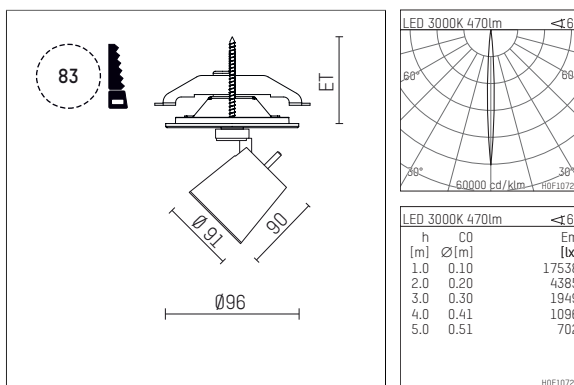

11223113 906-PA | silver

gin.o 2
spotlight
LED | 9 W 3000 K

- spotlight gin.o 2
- with recessed mounting plate
- for recessed installation into wall or ceiling
- passive thermo management
- with LED 550 lm
- colour temperature: 3000 K
- colour rendering index: CRI >90
- L90 / B10 (50.000h)
- SDCM < 2
- net luminous flux: 470 lm
- total load: 9 W
- luminous efficacy: 52,2 lm/W
- rotationsymmetrical light distribution, narrow spot
- beam angle: 5 °
- with external LED power unit, electronic, 220-240 V, 0/50/60 Hz
- power supply: supply cord with plug connection 2x5x2,5 mm², length: 360 mm
- suitable for through wiring
- housing of die cast aluminium
- safety glass, clear
- ceiling plate of die cast aluminium
- diameter: 96 mm, recessing diameter: 83 mm
- recessing depth: 63 mm, ceiling thickness: 1-45 mm
- rotatable 360°, 90° tiltable
- weight: 1,21 kg
- protection rating: IP20
- protection class I
- 5 years Hoffmeister warranty
- Made in Germany
- maximum ambient temperature: 35 ° C
- certificates: manufactured according to DIN VDE 0711 / EN 60598, CE
- colour: silver
- 11223113 906-PA