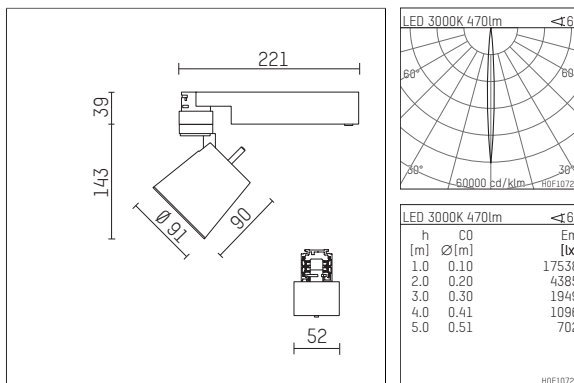

**112 231 13 906 | silver**

gin.o 2  
spotlight  
LED | 9 W 3000 K

- spotlight gin.o 2
- with 3 circuit universal adapter
- for Hoffmeister control.x tracks
- circuit selection is possible while adapter is inserted into the track
- passive thermo management
- with LED 550 lm
- colour temperature: 3000 K
- colour rendering index: CRI >90
- L90 / B10 (50.000h)
- SDCM < 2
- net luminous flux: 470 lm
- total load: 9 W
- luminous efficacy: 52,2 lm/W
- rotationsymmetrical light distribution, narrow spot
- beam angle: 5 °
- LED power unit integrated in adapter, electronic (POTI), 220-240 V, 0/50/60 Hz
- amplitude dimming
- adapter with integrated potentiometer
- dimming range: 100-0,1 %
- housing of die cast aluminium
- adapter of fibreglass reinforced thermoplastic
- safety glass, clear
- length: 221 mm, width: 52 mm, height: 182 mm
- rotatable 360°, 90° tiltable
- weight: 0 kg
- protection rating: IP20
- protection class I
- 5 years Hoffmeister warranty
- Made in Germany
- maximum ambient temperature: 35 ° C
- certificates: manufactured according to DIN VDE 0711 / EN 60598, CE
- colour: silver
- 112 231 13 906

## Optional accessories

description accessory general	dimensions in mm	item number	pic.-No.
antiglare flaps for spotlights gin.a, gin.o and lo.nely size 2		103438	01
connection ring suitable for attachment of accessories for spotlights gin.a, gin.o and lo.nely size 2		103445	02
tube screen suitable for attachment of accessories for spotlights gin.a, gin.o and lo.nely size 2		103442	03
connection tube with cross louver suitable for attachment of accessories for spotlights gin.a, gin.o and lo.nely size 2		103439	04
visor suitable for attachment of accessories for spotlights gin.a, gin.o and lo.nely size 2		104748	05