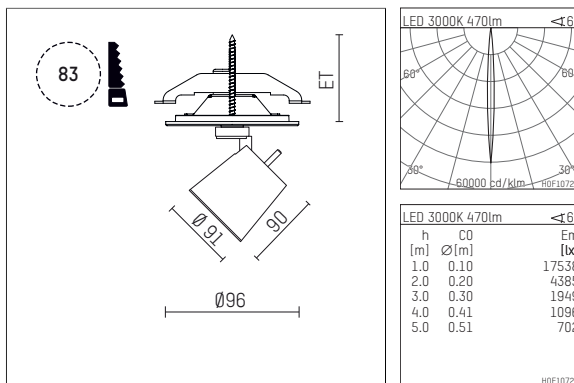

11223113 910-PA | white

gin.o 2
spotlight
LED | 9 W 3000 K

- spotlight gin.o 2
- with recessed mounting plate
- for recessed installation into wall or ceiling
- passive thermo management
- with LED 550 lm
- colour temperature: 3000 K
- colour rendering index: CRI >90
- L90 / B10 (50.000h)
- SDCM < 2
- net luminous flux: 470 lm
- total load: 9 W
- luminous efficacy: 52,2 lm/W
- rotationsymmetrical light distribution, narrow spot
- beam angle: 5 °
- with external LED power unit, electronic, 220-240 V, 0/50/60 Hz
- power supply: supply cord with plug connection 2x5x2,5 mm², length: 360 mm
- suitable for through wiring
- housing of die cast aluminium
- safety glass, clear
- ceiling plate of die cast aluminium
- diameter: 96 mm, recessing diameter: 83 mm
- recessing depth: 63 mm, ceiling thickness: 1-45 mm
- rotatable 360°, 90° tiltable
- weight: 1,21 kg
- protection rating: IP20
- protection class I
- 5 years Hoffmeister warranty
- Made in Germany
- maximum ambient temperature: 35 ° C
- certificates: manufactured according to DIN VDE 0711 / EN 60598, CE
- colour: white (RAL9016)
- 11223113 910-PA