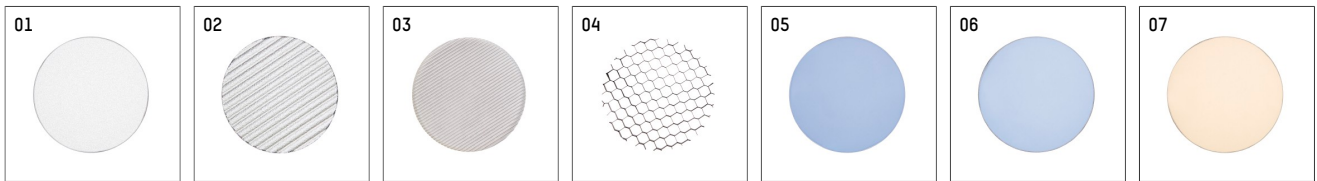

112 231 13 910
accessory

Possible optional accessories combinations

item number	103448	103457	103458	103459	103460	103461	104228	104915
103438								
103446	X	X	X	X	X	X	X	X
103443	X							
103440	X							
104749