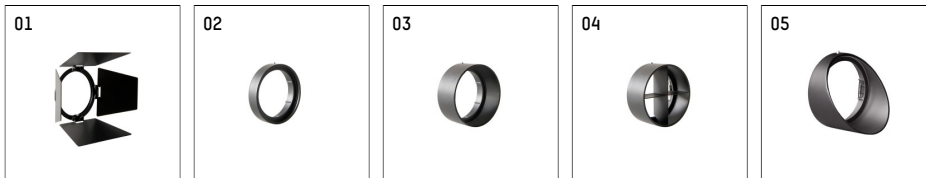

112 231 13 910
accessory

Optional accessories

description accessory general	dimensions in mm	item number	pic.-No.
antiglare flaps for spotlights gin.a, gin.o and lo.nely size 2		103438	01
connection ring suitable for attachment of accessories for spotlights gin.a, gin.o and lo.nely size 2		103446	02
tube screen suitable for attachment of accessories for spotlights gin.a, gin.o and lo.nely size 2		103443	03
connection tube with cross louver suitable for attachment of accessories for spotlights gin.a, gin.o and lo.nely size 2		103440	04
visor suitable for attachment of accessories for spotlights gin.a, gin.o and lo.nely size 2		104749	05

Additional optional accessory components

description accessory general	dimensions in mm	item number	pic.-No.
soft.shape lens for spotlights gin.a, gin.o and lo.nely size 2	Ø: 74	104228	01
soft.spot lens for spotlights gin.a, gin.o and lo.nely size 2	Ø: 74	103461	01
sculpture lens for spotlights gin.a, gin.o and lo.nely size 2	Ø: 74	103460	02
prismatic glass for spotlights gin.a, gin.o and lo.nely size 2	Ø: 74	104915	03
honeycomb louver for spotlights gin.a, gin.o and lo.nely size 2		103448	04
Dichroitic conversion filter daylight filter, conversion from 3000K to 5000K for spotlights gin.a, gin.o and lo.nely size 2	Ø: 74	103459	05
Dichroitic conversion filter neutral filter, conversion from 3000K to 4000K for spotlights gin.a, gin.o and lo.nely size 2	Ø: 74	103458	06
Dichroitic conversion filter warm tone filter, conversion from 3000K to 2400K for spotlights gin.a, gin.o and lo.nely size 2	Ø: 74	103457	07