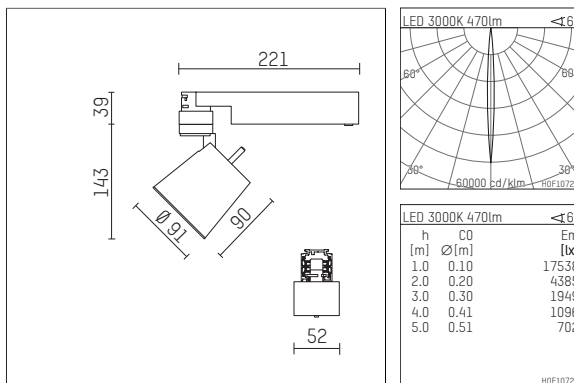

112 231 13 910 | white

gin.o 2
spotlight
LED | 9 W 3000 K

- spotlight gin.o 2
- with 3 circuit universal adapter
- for Hoffmeister control.x tracks
- circuit selection is possible while adapter is inserted into the track
- passive thermo management
- with LED 550 lm
- colour temperature: 3000 K
- colour rendering index: CRI >90
- L90 / B10 (50.000h)
- SDCM < 2
- net luminous flux: 470 lm
- total load: 9 W
- luminous efficacy: 52,2 lm/W
- rotationsymmetrical light distribution, narrow spot
- beam angle: 5°
- LED power unit integrated in adapter, electronic (POTI), 220-240 V, 0/50/60 Hz
- amplitude dimming
- adapter with integrated potentiometer
- dimming range: 100-0,1 %
- housing of die cast aluminium
- adapter of fibreglass reinforced thermoplastic
- safety glass, clear
- length: 221 mm, width: 52 mm, height: 182 mm
- rotatable 360°, 90° tiltable
- weight: 0 kg
- protection rating: IP20
- protection class I
- 5 years Hoffmeister warranty
- Made in Germany
- maximum ambient temperature: 35 °C
- certificates: manufactured according to DIN VDE 0711 / EN 60598, CE
- colour: white (RAL9016)
- 112 231 13 910

- Overview of accessories on the following page / s

112 231 13 910
accessory

Optional accessories

| description accessory general | dimensions in mm | item number | pic.-No. |
|---|------------------|-------------|----------|
| antiglare flaps for spotlights gin.a, gin.o and lo.nely size 2 | | 103438 | 01 |
| connection ring suitable for attachment of accessories for spotlights gin.a, gin.o and lo.nely size 2 | | 103446 | 02 |
| tube screen suitable for attachment of accessories for spotlights gin.a, gin.o and lo.nely size 2 | | 103443 | 03 |
| connection tube with cross louver suitable for attachment of accessories for spotlights gin.a, gin.o and lo.nely size 2 | | 103440 | 04 |
| visor suitable for attachment of accessories for spotlights gin.a, gin.o and lo.nely size 2 | | 104749 | 05 |