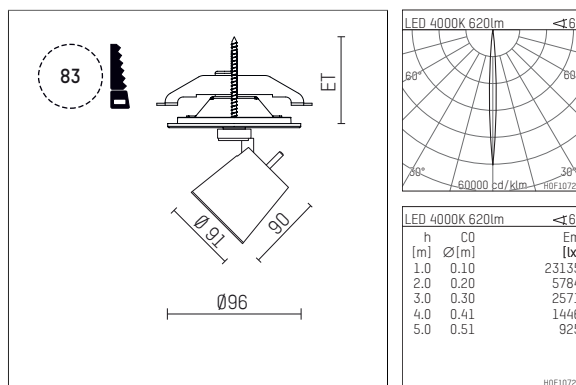

## 11223114 721-PA | black

gin.o 2  
spotlight  
LED | 9 W 4000 K

- spotlight gin.o 2
- with recessed mounting plate
- for recessed installation into wall or ceiling
- passive thermo management
- with LED 720 lm
- colour temperature: 4000 K
- colour rendering index: CRI >80
- L90 / B10 (50.000h)
- SDCM < 2
- net luminous flux: 620 lm
- total load: 9 W
- luminous efficacy: 68,9 lm/W
- rotationsymmetrical light distribution, narrow spot
- beam angle: 5 °
- with external LED power unit, electronic, 220-240 V, 0/50/60 Hz
- power supply: supply cord with plug connection 2x5x2,5 mm², length: 360 mm
- suitable for through wiring
- housing of die cast aluminium
- safety glass, clear
- ceiling plate of die cast aluminium
- diameter: 96 mm, recessing diameter: 83 mm
- recessing depth: 63 mm, ceiling thickness: 1-45 mm
- rotatable 360°, 90° tiltable
- weight: 1,21 kg
- protection rating: IP20
- protection class I
- 5 years Hoffmeister warranty
- Made in Germany
- maximum ambient temperature: 35 ° C
- certificates: manufactured according to DIN VDE 0711 / EN 60598, CE
- colour: black
- 11223114 721-PA