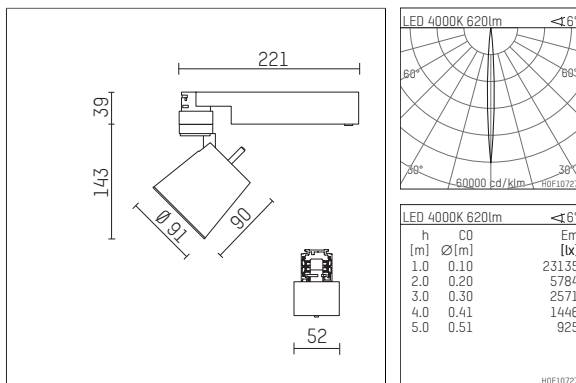

112 231 14 721 | black

gin.o 2
spotlight
LED | 9 W 4000 K

- spotlight gin.o 2
- with 3 circuit universal adapter
- for Hoffmeister control.x tracks
- circuit selection is possible while adapter is inserted into the track
- passive thermo management
- with LED 720 lm
- colour temperature: 4000 K
- colour rendering index: CRI >80
- L90 / B10 (50.000h)
- SDCM < 2
- net luminous flux: 620 lm
- total load: 9 W
- luminous efficacy: 68,9 lm/W
- rotationsymmetrical light distribution, narrow spot
- beam angle: 5 °
- LED power unit integrated in adapter, electronic (POTI), 220-240 V, 0/50/60 Hz
- amplitude dimming
- adapter with integrated potentiometer
- dimming range: 100-0,1 %
- housing of die cast aluminium
- adapter of fibreglass reinforced thermoplastic
- safety glass, clear
- length: 221 mm, width: 52 mm, height: 182 mm
- rotatable 360°, 90° tilttable
- weight: 0 kg
- protection rating: IP20
- protection class I
- 5 years Hoffmeister warranty
- Made in Germany
- maximum ambient temperature: 35 ° C
- certificates: manufactured according to DIN VDE 0711 / EN 60598, CE
- colour: black
- 112 231 14 721