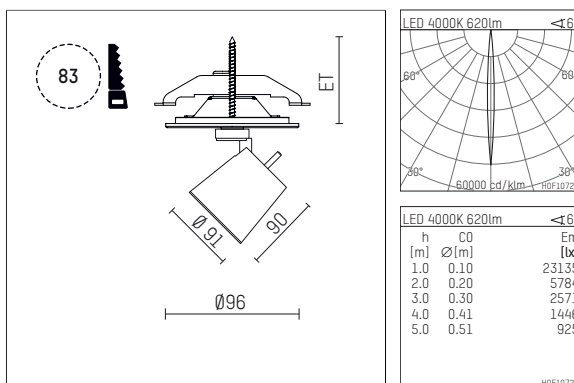

## 11223114 906-PA | silver

gin.o 2  
spotlight  
LED | 9 W 4000 K

- spotlight gin.o 2
- with recessed mounting plate
- for recessed installation into wall or ceiling
- passive thermo management
- with LED 720 lm
- colour temperature: 4000 K
- colour rendering index: CRI >80
- L90 / B10 (50.000h)
- SDCM < 2
- net luminous flux: 620 lm
- total load: 9 W
- luminous efficacy: 68,9 lm/W
- rotationsymmetrical light distribution, narrow spot
- beam angle: 5 °
- with external LED power unit, electronic, 220-240 V, 0/50/60 Hz
- power supply: supply cord with plug connection 2x5x2,5 mm², length: 360 mm
- suitable for through wiring
- housing of die cast aluminium
- safety glass, clear
- ceiling plate of die cast aluminium
- diameter: 96 mm, recessing diameter: 83 mm
- recessing depth: 63 mm, ceiling thickness: 1-45 mm
- rotatable 360°, 90° tiltable
- weight: 1,21 kg
- protection rating: IP20
- protection class I
- 5 years Hoffmeister warranty
- Made in Germany
- maximum ambient temperature: 35 ° C
- certificates: manufactured according to DIN VDE 0711 / EN 60598, CE
- colour: silver
- 11223114 906-PA