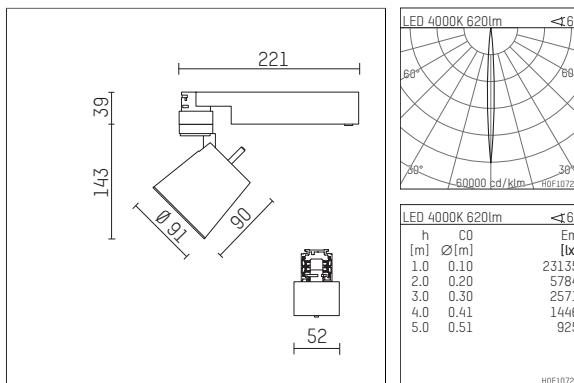

**112 231 14 906 | silver**

gin.o 2  
spotlight  
LED | 9 W 4000 K

- spotlight gin.o 2
- with 3 circuit universal adapter
- for Hoffmeister control.x tracks
- circuit selection is possible while adapter is inserted into the track
- passive thermo management
- with LED 720 lm
- colour temperature: 4000 K
- colour rendering index: CRI >80
- L90 / B10 (50.000h)
- SDCM < 2
- net luminous flux: 620 lm
- total load: 9 W
- luminous efficacy: 68,9 lm/W
- rotationsymmetrical light distribution, narrow spot
- beam angle: 5°
- LED power unit integrated in adapter, electronic (POTI), 220-240 V, 0/50/60 Hz
- amplitude dimming
- adapter with integrated potentiometer
- dimming range: 100-0,1 %
- housing of die cast aluminium
- adapter of fibreglass reinforced thermoplastic
- safety glass, clear
- length: 221 mm, width: 52 mm, height: 182 mm
- rotatable 360°, 90° tiltable
- weight: 0 kg
- protection rating: IP20
- protection class I
- 5 years Hoffmeister warranty
- Made in Germany
- maximum ambient temperature: 35 °C
- certificates: manufactured according to DIN VDE 0711 / EN 60598, CE
- colour: silver
- 112 231 14 906

## Optional accessories

description accessory general	dimensions in mm	item number	pic.-No.
antiglare flaps for spotlights gin.a, gin.o and lo.nely size 2		103438	01
connection ring suitable for attachment of accessories for spotlights gin.a, gin.o and lo.nely size 2		103445	02
tube screen suitable for attachment of accessories for spotlights gin.a, gin.o and lo.nely size 2		103442	03
connection tube with cross louver suitable for attachment of accessories for spotlights gin.a, gin.o and lo.nely size 2		103439	04
visor suitable for attachment of accessories for spotlights gin.a, gin.o and lo.nely size 2		104748	05