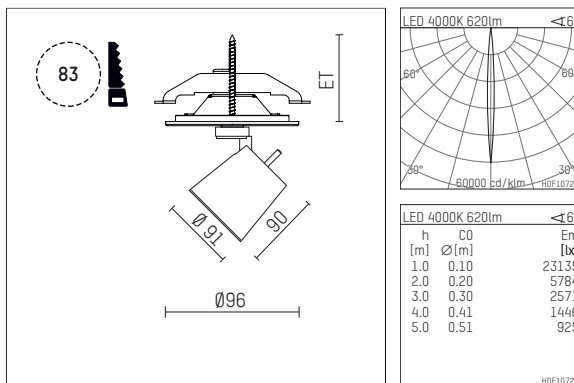

11223114 910-PA | white

gin.o 2
spotlight
LED | 9 W 4000 K

- spotlight gin.o 2
- with recessed mounting plate
- for recessed installation into wall or ceiling
- passive thermo management
- with LED 720 lm
- colour temperature: 4000 K
- colour rendering index: CRI >80
- L90 / B10 (50.000h)
- SDCM < 2
- net luminous flux: 620 lm
- total load: 9 W
- luminous efficacy: 68,9 lm/W
- rotationsymmetrical light distribution, narrow spot
- beam angle: 5 °
- with external LED power unit, electronic, 220-240 V, 0/50/60 Hz
- power supply: supply cord with plug connection 2x5x2,5 mm², length: 360 mm
- suitable for through wiring
- housing of die cast aluminium
- safety glass, clear
- ceiling plate of die cast aluminium
- diameter: 96 mm, recessing diameter: 83 mm
- recessing depth: 63 mm, ceiling thickness: 1-45 mm
- rotatable 360°, 90° tiltable
- weight: 1,21 kg
- protection rating: IP20
- protection class I
- 5 years Hoffmeister warranty
- Made in Germany
- maximum ambient temperature: 35 ° C
- certificates: manufactured according to DIN VDE 0711 / EN 60598, CE
- colour: white (RAL9016)
- 11223114 910-PA