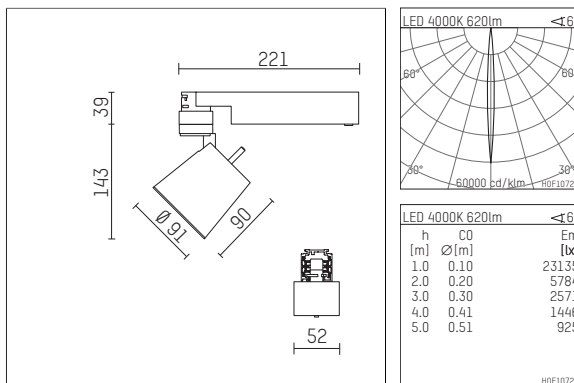

112 231 14 910 | white

gin.o 2
spotlight
LED | 9 W 4000 K

- spotlight gin.o 2
- with 3 circuit universal adapter
- for Hoffmeister control.x tracks
- circuit selection is possible while adapter is inserted into the track
- passive thermo management
- with LED 720 lm
- colour temperature: 4000 K
- colour rendering index: CRI >80
- L90 / B10 (50.000h)
- SDCM < 2
- net luminous flux: 620 lm
- total load: 9 W
- luminous efficacy: 68,9 lm/W
- rotationsymmetrical light distribution, narrow spot
- beam angle: 5 °
- LED power unit integrated in adapter, electronic (POTI), 220-240 V, 0/50/60 Hz
- amplitude dimming
- adapter with integrated potentiometer
- dimming range: 100-0,1 %
- housing of die cast aluminium
- adapter of fibreglass reinforced thermoplastic
- safety glass, clear
- length: 221 mm, width: 52 mm, height: 182 mm
- rotatable 360°, 90° tiltable
- weight: 0 kg
- protection rating: IP20
- protection class I
- 5 years Hoffmeister warranty
- Made in Germany
- maximum ambient temperature: 35 ° C
- certificates: manufactured according to DIN VDE 0711 / EN 60598, CE
- colour: white (RAL9016)
- 112 231 14 910