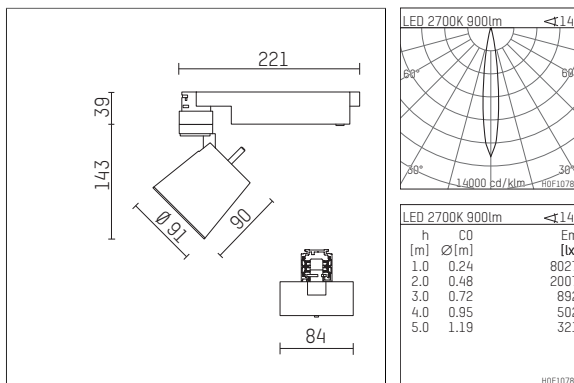

112 242 02 721 D | black

gin.o 2

spotlight

LED | 14 W 2700 K

- spotlight gin.o 2
- with 3 circuit DALI adapter
- for Hoffmeister control.x tracks
- circuit selection is possible while adapter is inserted into the track
- passive thermo management
- with LED 1060 lm
- colour temperature: 2700 K
- colour rendering index: CRI >90
- L90 / B10 (50.000h)
- SDCM < 2
- net luminous flux: 900 lm
- total load: 14 W
- luminous efficacy: 64,3 lm/W
- rotationsymmetrical light distribution, spot
- beam angle: 15 °
- LED power unit integrated in adapter, electronic (DALI), 220-240 V, 0/50/60 Hz
- amplitude dimming
- dimming range: 100-1 %
- housing of die cast aluminium
- adapter of fibreglass reinforced thermoplastic
- microprismatic filter with very high rate of light transmission
- length: 221 mm, width: 84 mm, height: 182 mm
- rotatable 360°, 90° tiltable
- weight: 1,09 kg
- protection rating: IP20
- protection class I
- 5 years Hoffmeister warranty
- Made in Germany
- maximum ambient temperature: 35 ° C
- certificates: manufactured according to DIN VDE 0711 / EN 60598, CE
- colour: black
- 112 242 02 721 D