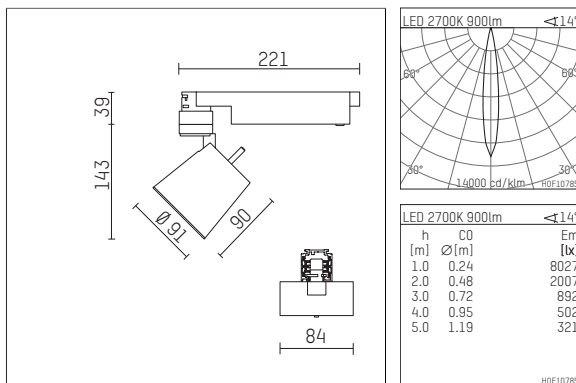

112 242 02 906 D | silver

gin.o 2

spotlight

LED | 14 W 2700 K

- spotlight gin.o 2
- with 3 circuit DALI adapter
- for Hoffmeister control.x tracks
- circuit selection is possible while adapter is inserted into the track
- passive thermo management
- with LED 1060 lm
- colour temperature: 2700 K
- colour rendering index: CRI >90
- L90 / B10 (50.000h)
- SDCM < 2
- net luminous flux: 900 lm
- total load: 14 W
- luminous efficacy: 64,3 lm/W
- rotationsymmetrical light distribution, spot
- beam angle: 15 °
- LED power unit integrated in adapter, electronic (DALI), 220-240 V, 0/50/60 Hz
- amplitude dimming
- dimming range: 100-1 %
- housing of die cast aluminium
- adapter of fibreglass reinforced thermoplastic
- microprismatic filter with very high rate of light transmission
- length: 221 mm, width: 84 mm, height: 182 mm
- rotatable 360°, 90° tiltable
- weight: 1,09 kg
- protection rating: IP20
- protection class I
- 5 years Hoffmeister warranty
- Made in Germany
- maximum ambient temperature: 35 ° C
- certificates: manufactured according to DIN VDE 0711 / EN 60598, CE
- colour: silver
- 112 242 02 906 D